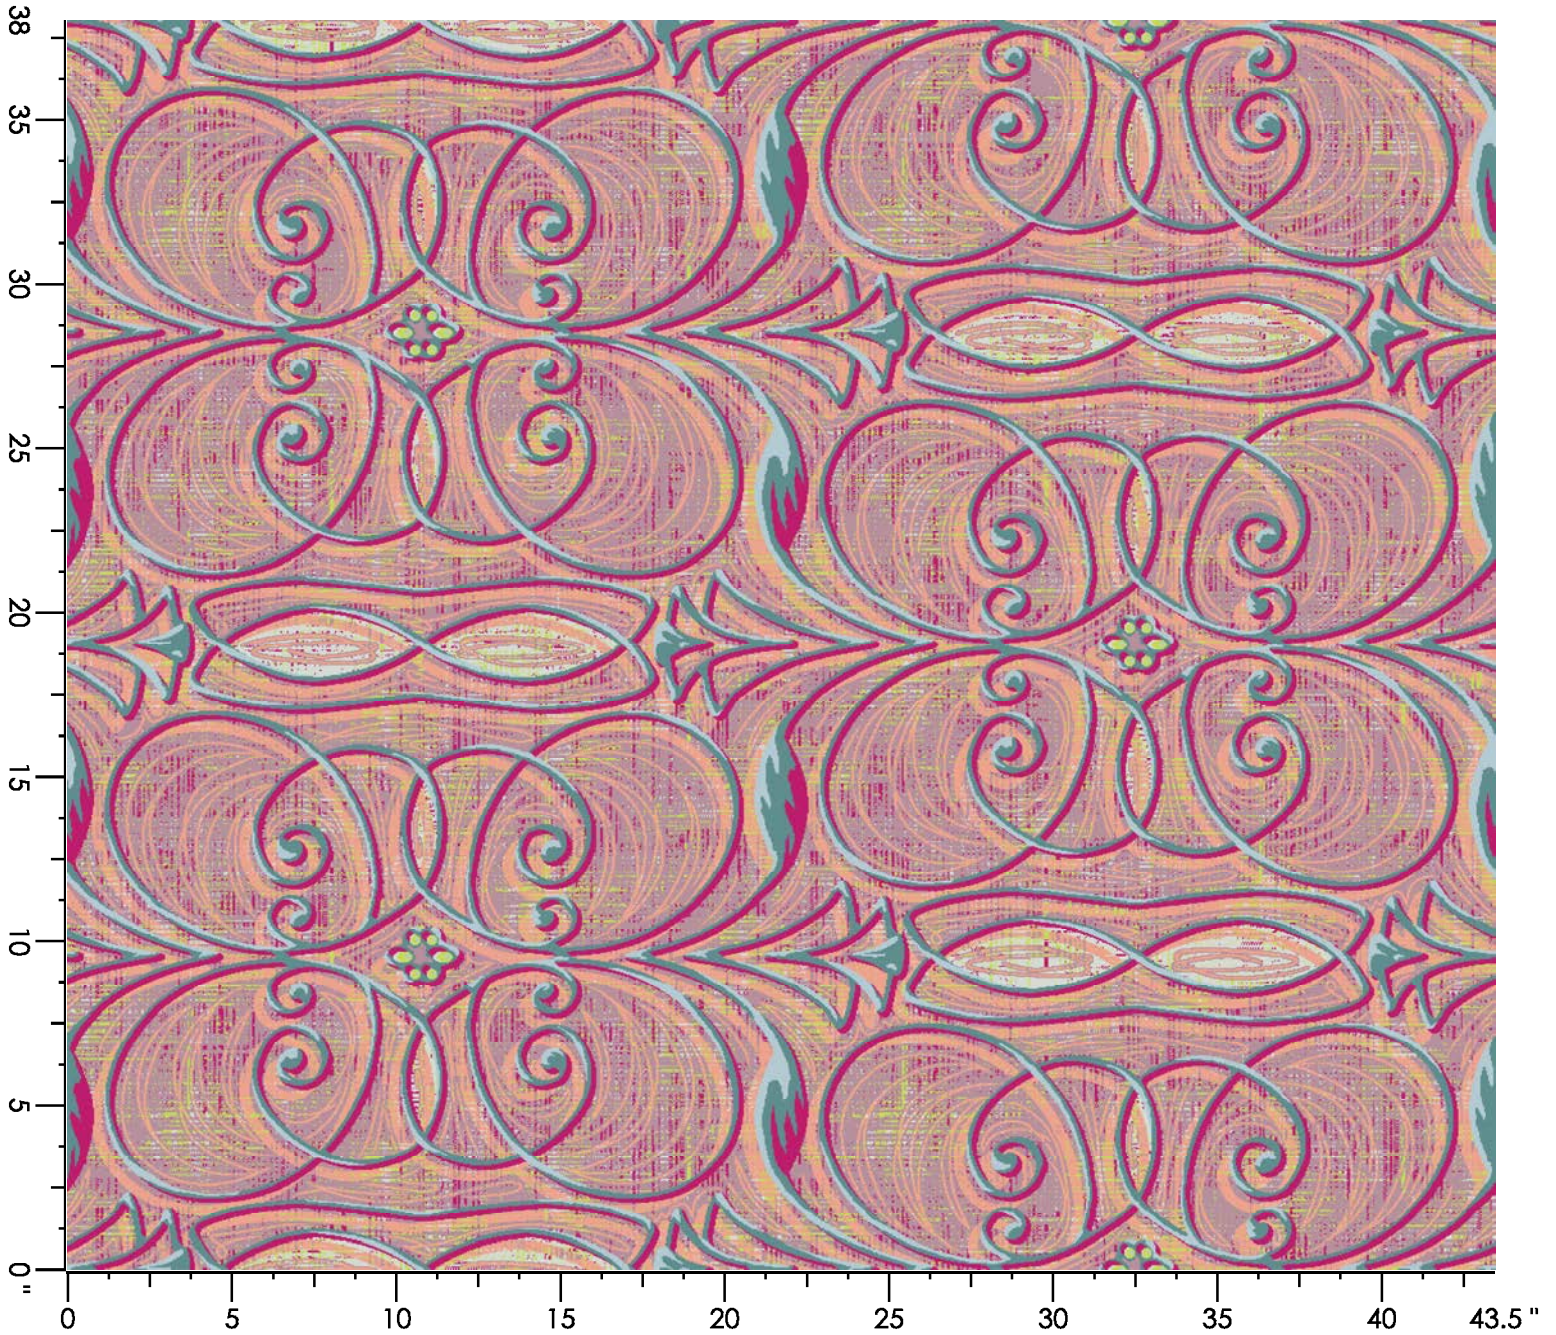

Design Number: AX1148-9

Design Size: 157.71"W x 180.00"L

Repeat Type: STRAIGHT

1 repeat shown- not to scale

|        |       |        |       |        |
|--------|-------|--------|-------|--------|
| 1      | 2     | 3      | 4     | 5      |
| H769   | F766  | C551   | F987  | F990   |
| 11.67% | 9.14% | 49.03% | 9.68% | 20.48% |

Design Number: AX1145-9

Design Size: 78.86"W x 78.78"L

Repeat Type: STRAIGHT

1 repeat shown- not to scale

|                      |                    |                    |                    |                    |                     |                    |                     |                    |                      |
|----------------------|--------------------|--------------------|--------------------|--------------------|---------------------|--------------------|---------------------|--------------------|----------------------|
| 1<br>A768<br>5.98%   | 2<br>C984<br>5.76% | 3<br>H769<br>6.39% | 4<br>C981<br>6.36% | 5<br>G770<br>9.22% | 6<br>F766<br>10.71% | 7<br>G876<br>7.91% | 8<br>C551<br>17.19% | 9<br>F987<br>5.44% | 10<br>A558<br>12.54% |
| 11<br>F990<br>12.51% |                    |                    |                    |                    |                     |                    |                     |                    |                      |

Design Number: AX1146-8

Design Size: 43.46"W x 38.03"L

Repeat Type: STRAIGHT

1 repeat shown- not to scale

|        |        |        |        |       |       |       |
|--------|--------|--------|--------|-------|-------|-------|
| 1      | 2      | 3      | 4      | 5     | 6     | 7     |
| H769   | C981   | G770   | F766   | G876  | F987  | A558  |
| 14.77% | 11.37% | 38.37% | 20.06% | 5.03% | 6.48% | 3.91% |