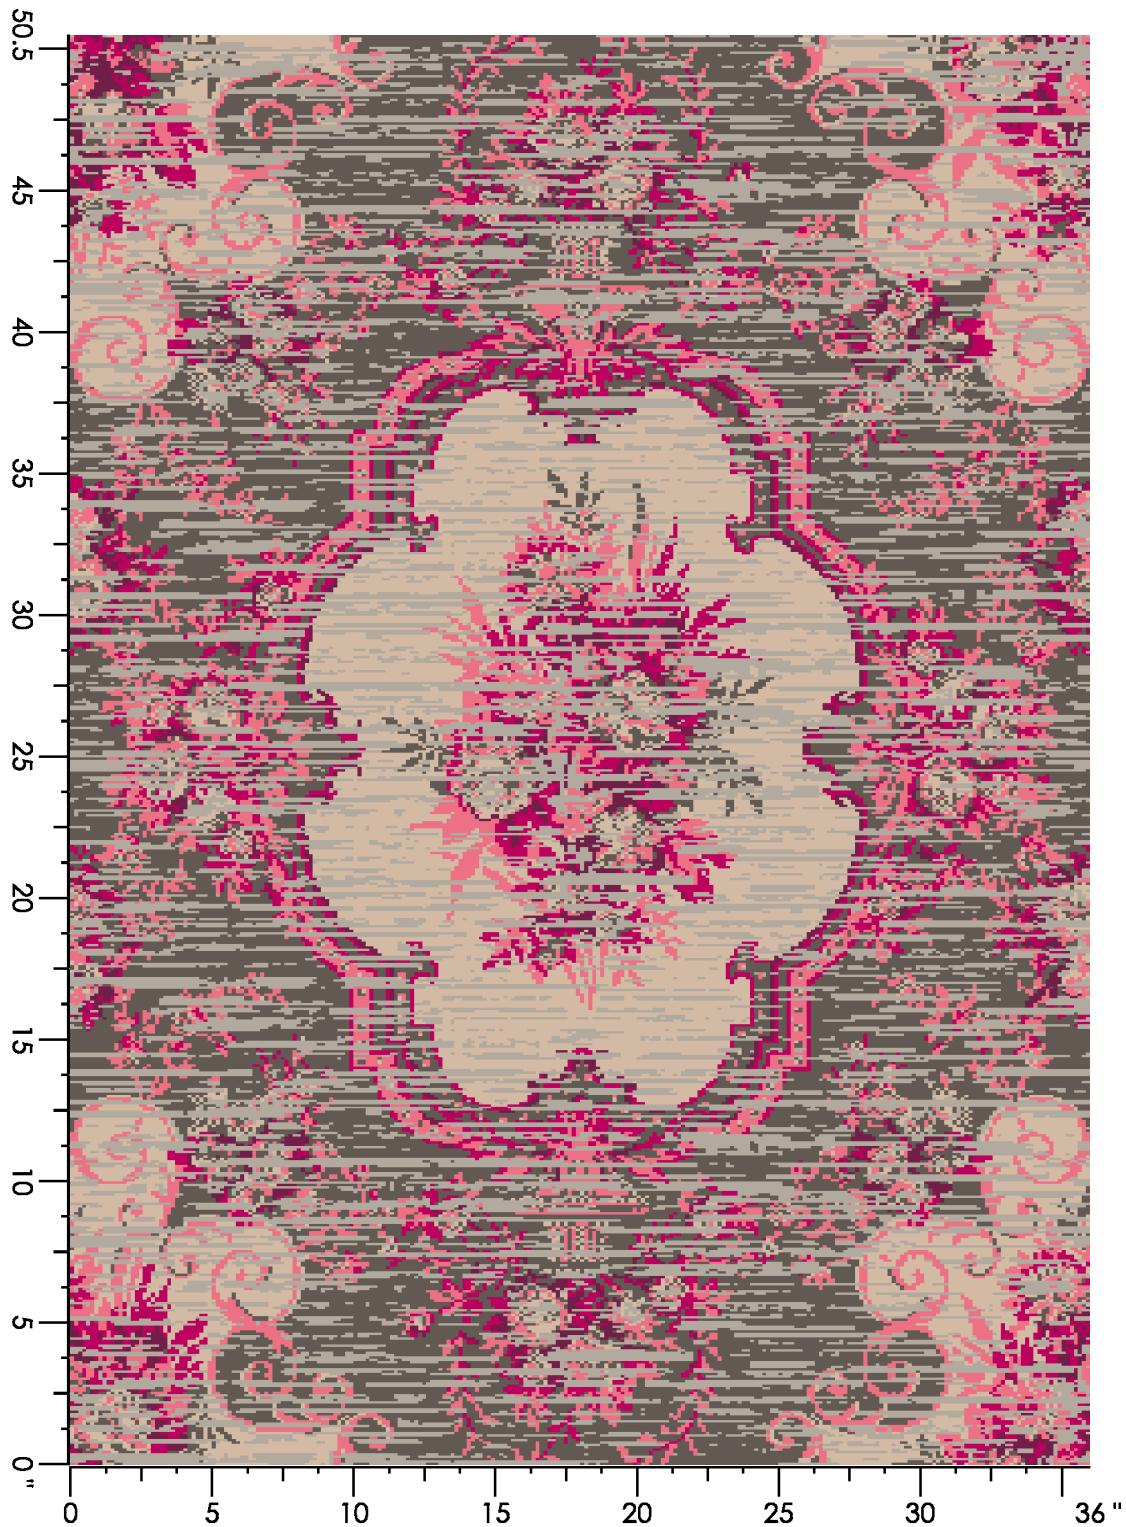

Design Number: L2327

Design Size: 36.00"W x 50.50"L

Repeat Type: STRAIGHT

1 repeat shown- not to scale

1	2	3	4	5	6
3537C	8519C	2516C	8522C	2513C	2512C
16.99%	33.01%	12.11%	27.14%	7.32%	3.43%