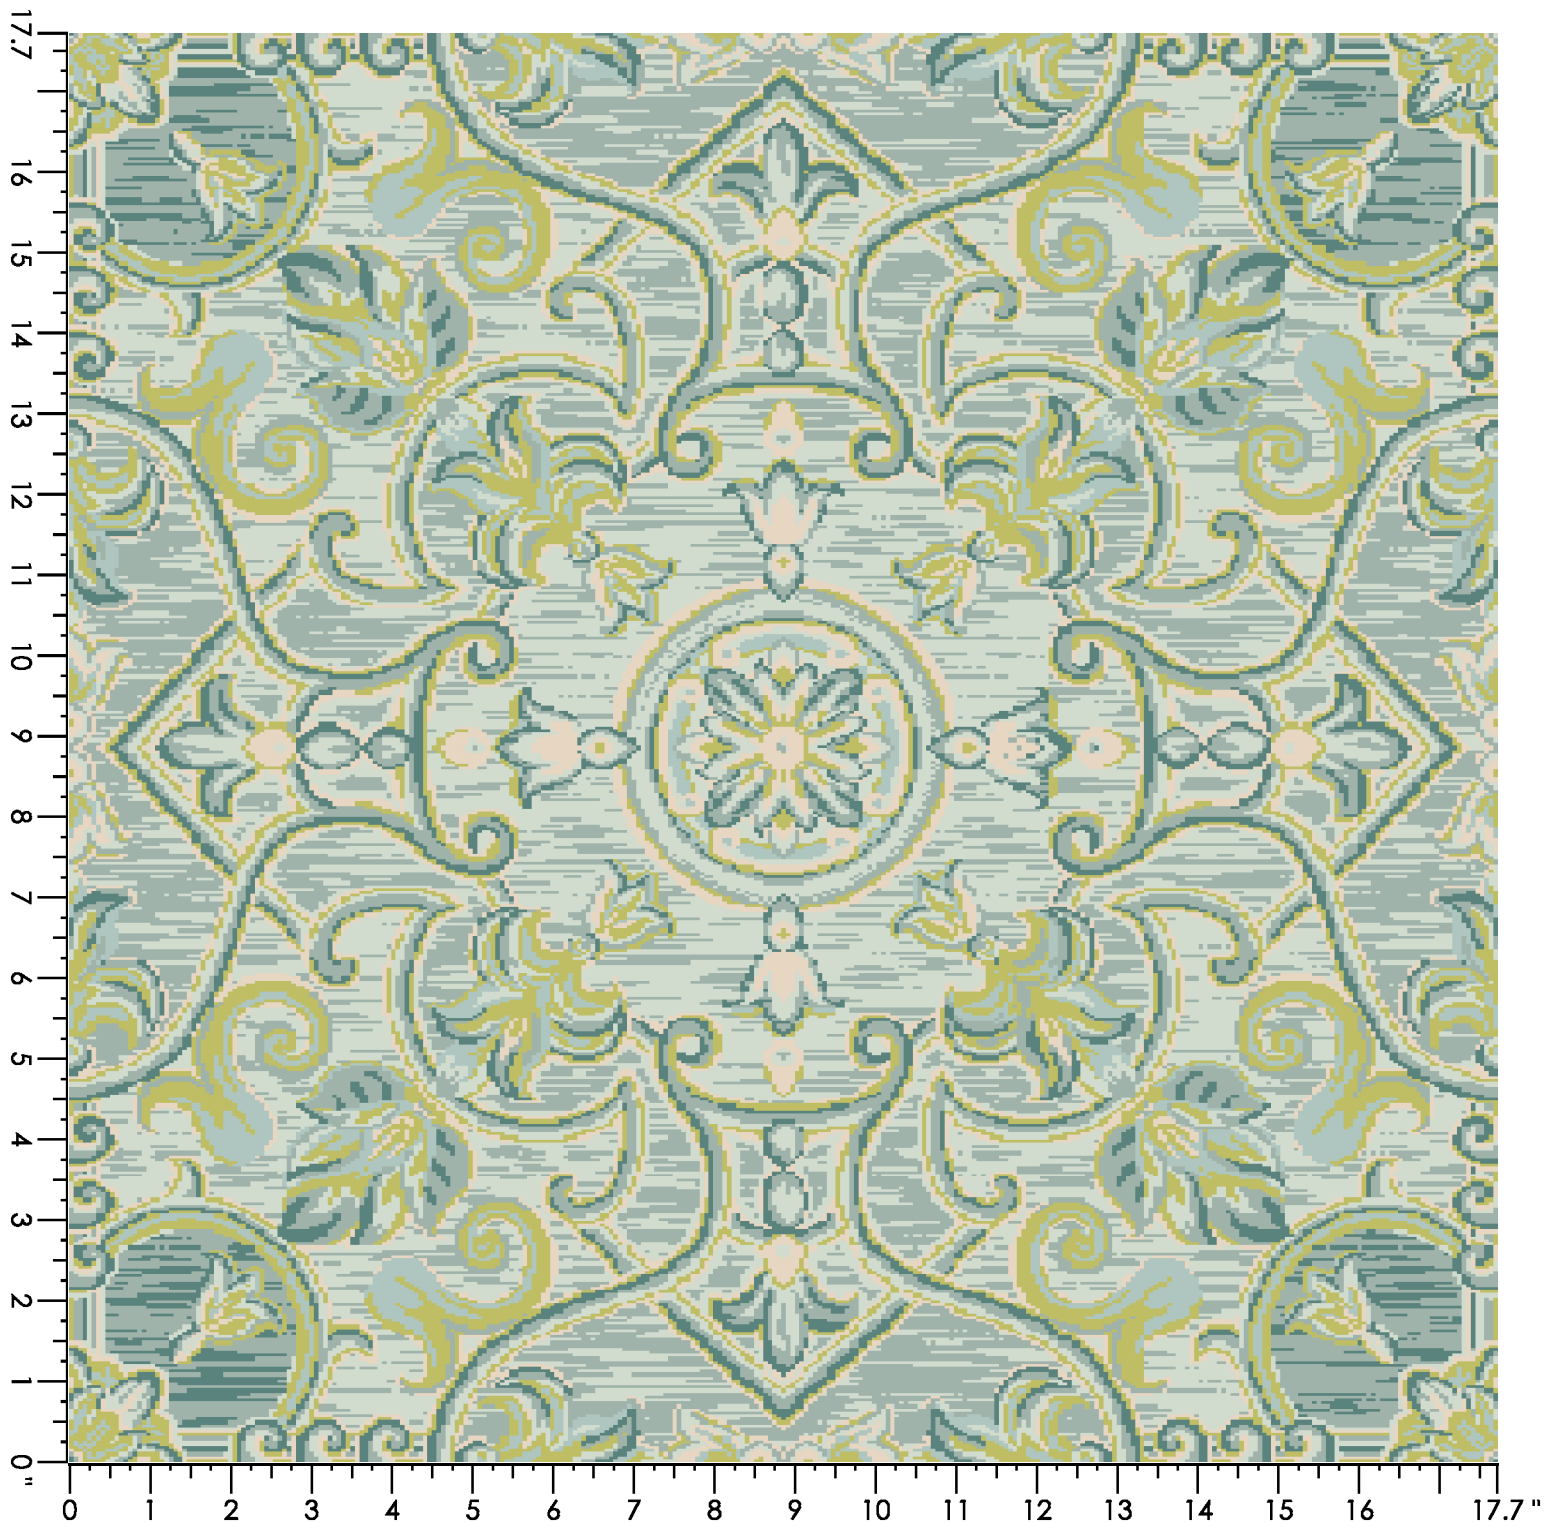

Design Number: L2232 KE

Design Size: 17.72"W x 17.72"L

Repeat Type: BROADLOOM

1 repeat shown- not to scale

1	2	3	4	5	6
5523C	4525C	5520C	4526C	3543C	4503C
9.67%	29.94%	6.03%	28.39%	10.21%	15.76%