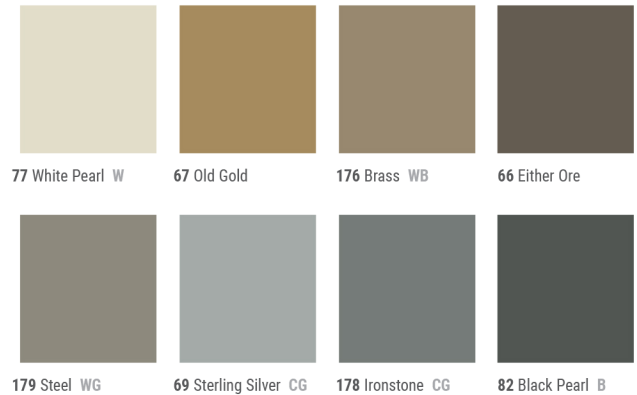

# SOLID COLORS

# METALLIC COLORS

## ColorMatch®:

ColorMatch is a designer palette of 36 leading colors that offer coordinating colors across multiple products with no dye lots...ever! Our rigorous manufacturing and quality standards enable you to confidently mix and match a color across all Tarkett rubber and vinyl flooring products, finishing borders and finishing accessories.

## Metallics:

The updated solid color palette includes eight metallic shades, providing another element of detail and visual interest to finish a space.

All colors shown in this card, including chips and photographs, approximate the actual flooring colors as accurately as possible.