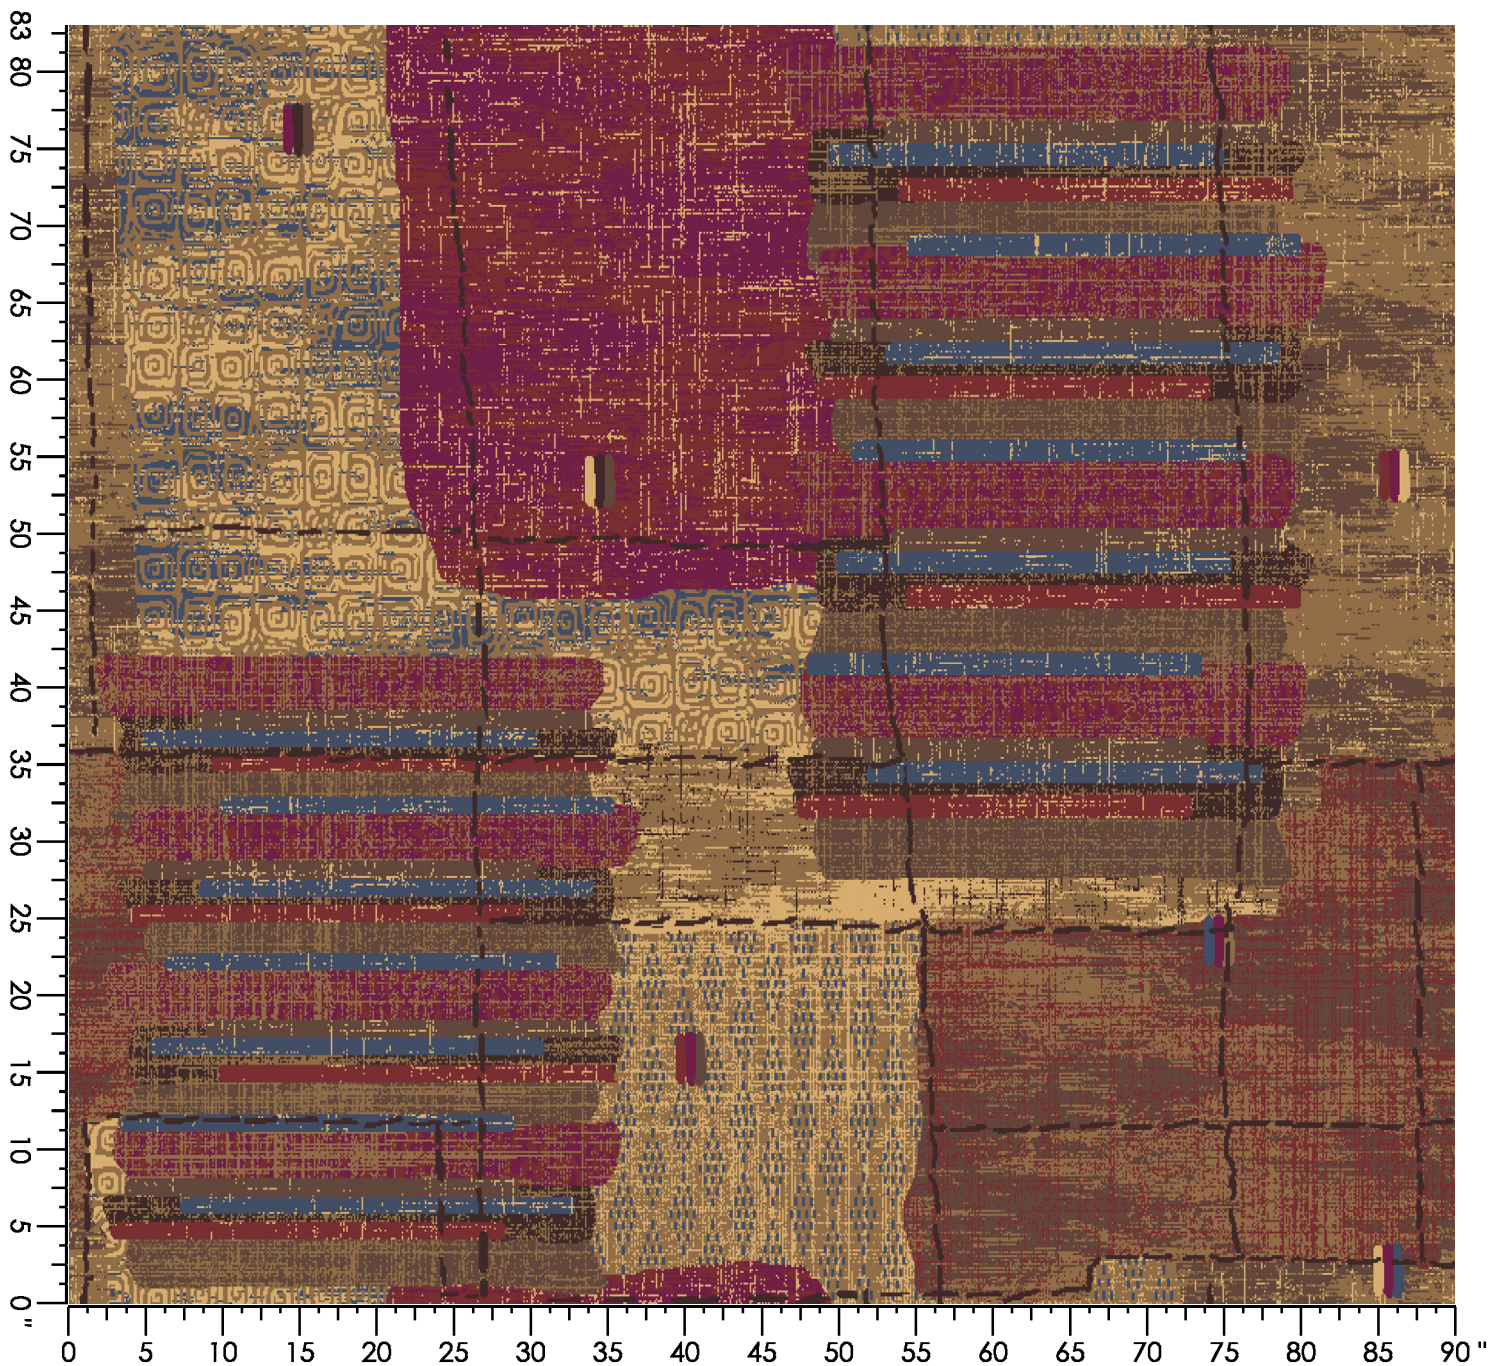

Design Number: LP2051 LD

Design Size: 90.00"W x 83.00"L

Repeat Type: SIDEMATCH

1 repeat shown- not to scale

1	2	3	4	5	6	7
7503C	2512C	2041C	X427C	7009C	3009C	3503L
5.43%	11.12%	17.85%	9.14%	17.26%	28.97%	10.23%