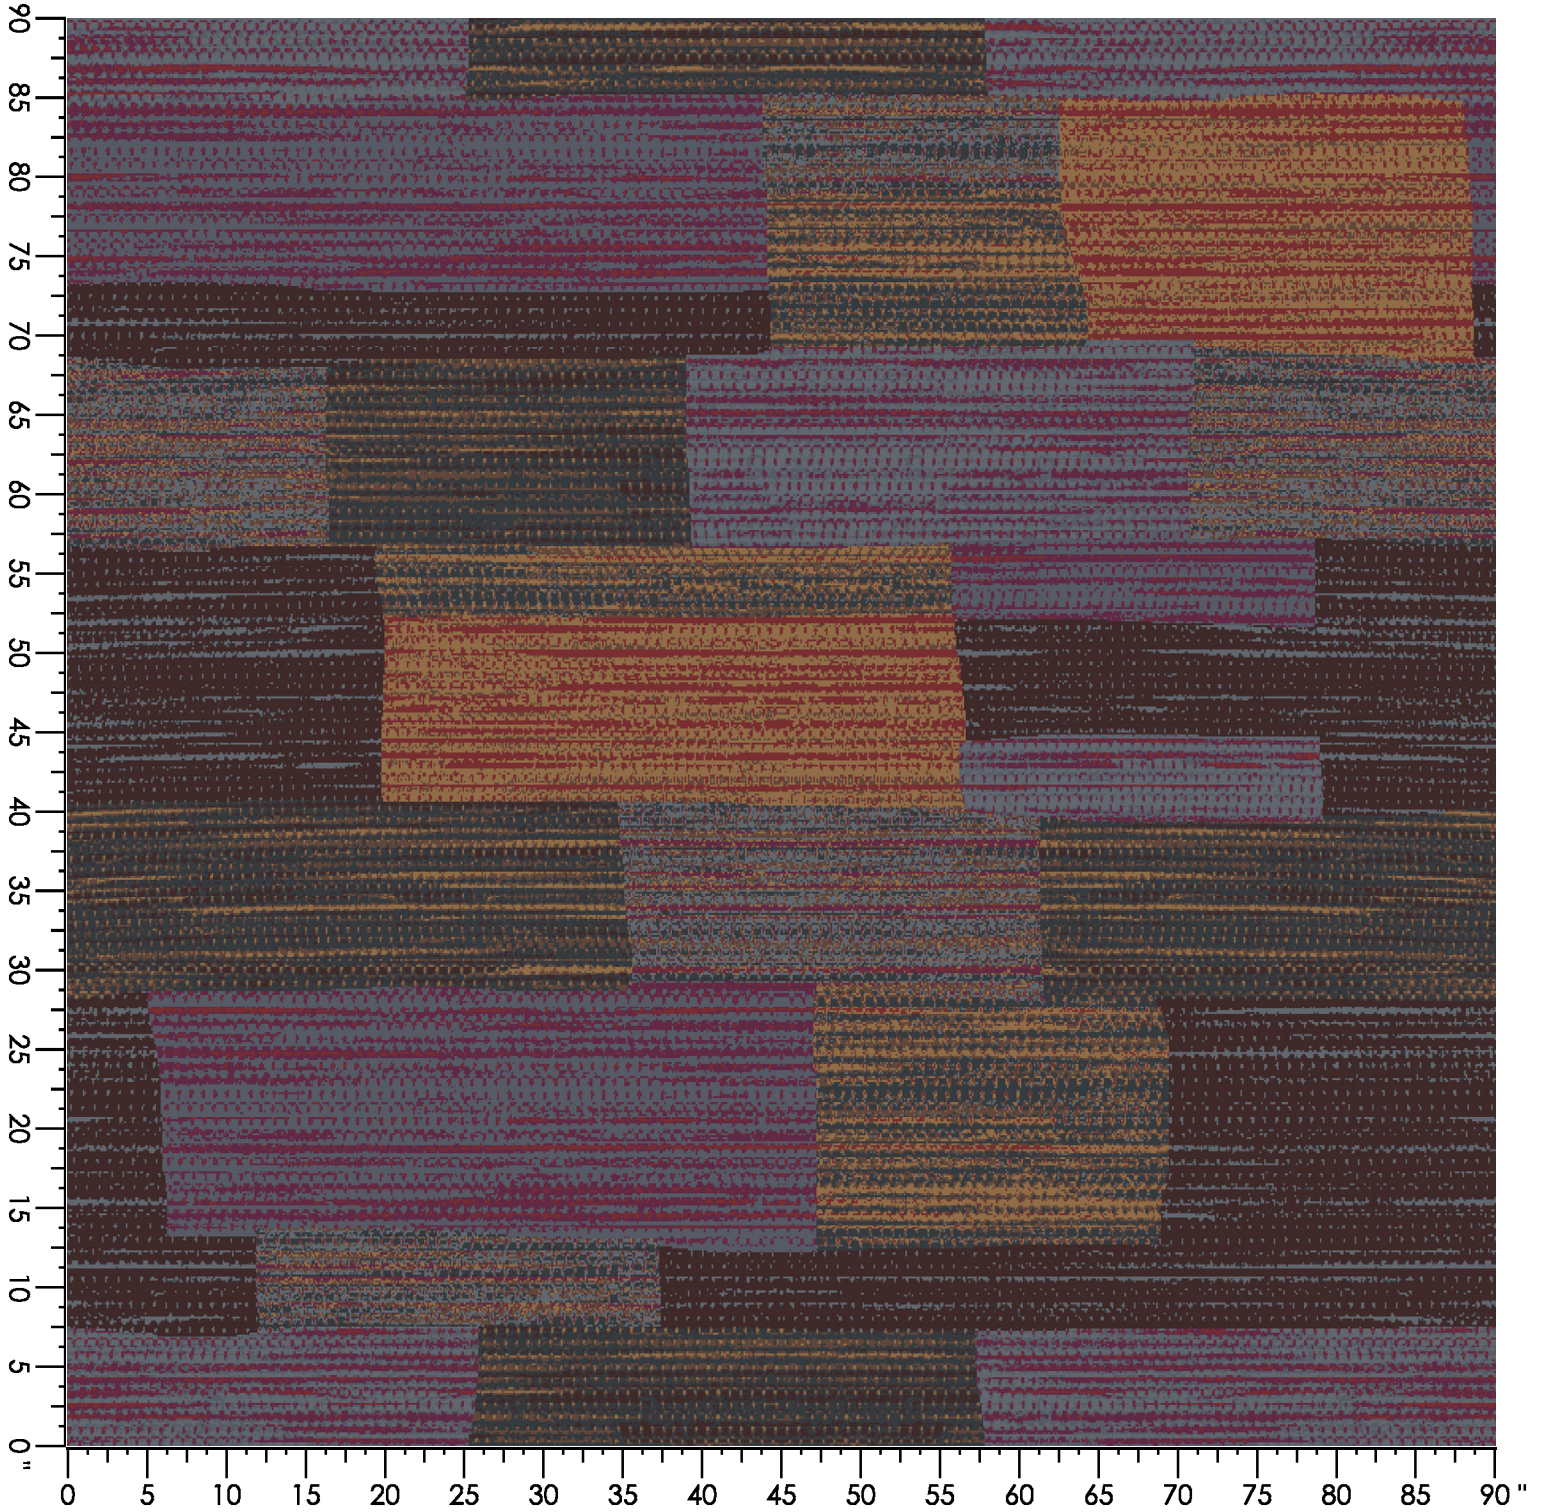

Design Number: LP2046

MK

Design Size: 90.00"W x 90.00"L

Repeat Type: Side Match

1 repeat shown- not to scale

1	2	3	4	5	6	7	8
7503C	8004C	2512C	2041C	7009C	X427C	8537C	3009C
19.53%	15.15%	11.86%	7.19%	10.74%	13.62%	12.30%	9.61%