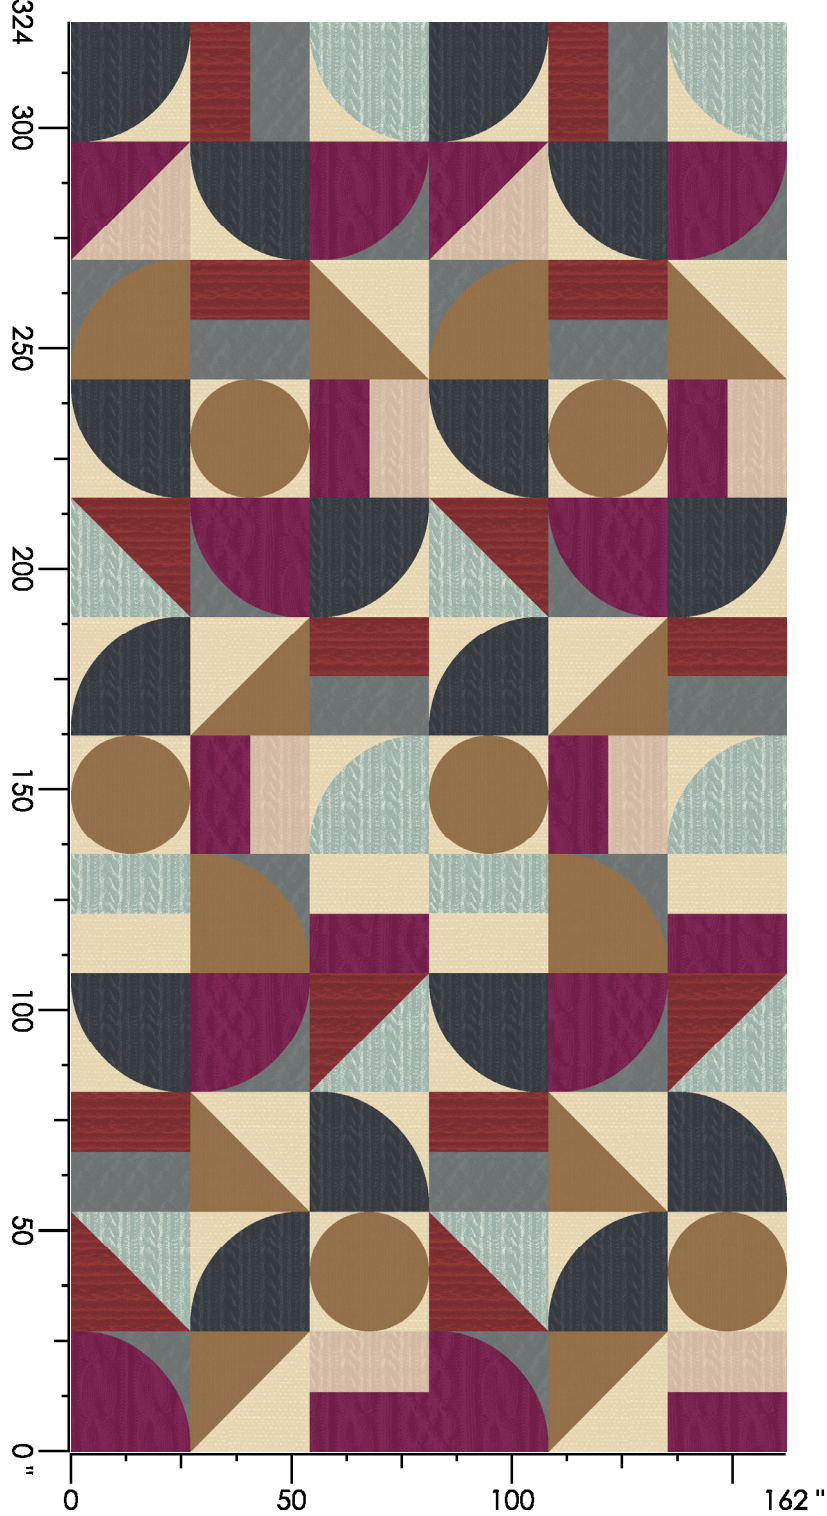

Design Number: V659 JB

Design Size: 162.00"W x 324.00"L

Repeat Type: STRAIGHT

1 repeat shown- not to scale

1 2041C 6.23%	2 3537C 4.31%	3 2512C 8.13%	4 4525C 7.78%	5 8004C 13.98%	6 3004C 12.89%	7 3009C 11.98%	8 8510C 5.79%	21 2041L 3.52%	22 3537L 1.24%
23 2512L 7.81%	24 4526L 2.27%	25 8004L 4.01%	26 3004L 2.53%	27 3009L 4.62%	28 8510L 2.92%