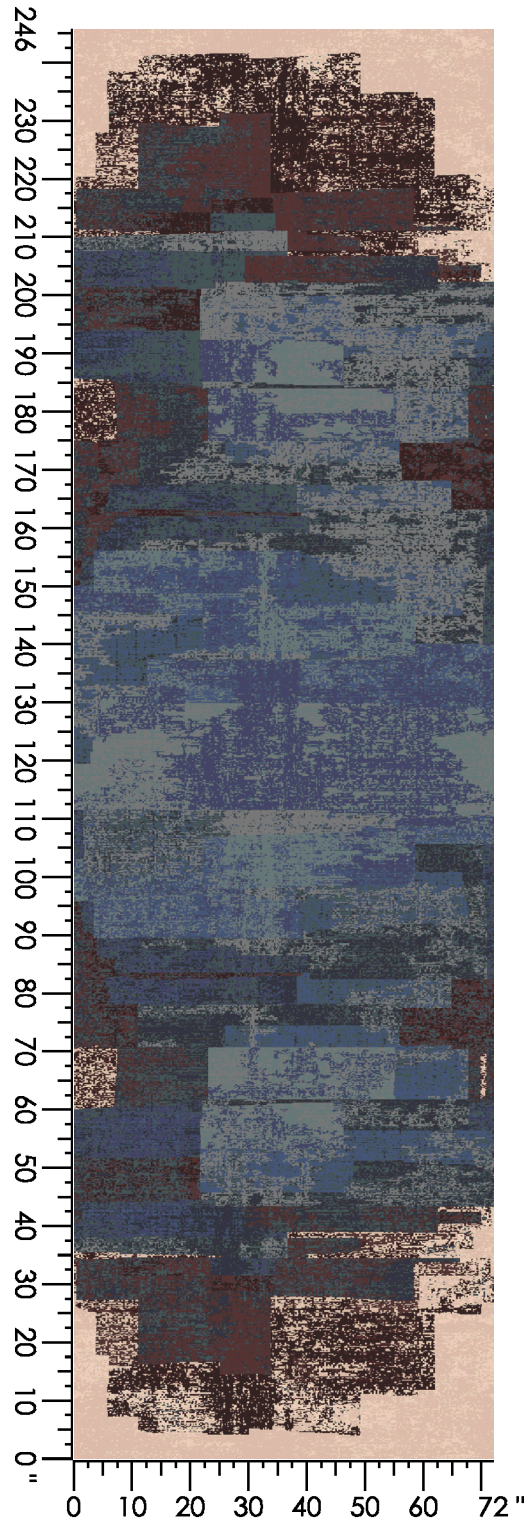

Design Number: IN5-61

Design Size: 72.00"W x 245.71"L

Repeat Type: NO

SIDEMATCH

1 repeat shown- not to scale

1	2	3	4	5	21	22	23	24	25
3537C	7503C	X427C	8004C	8510C	3537L	7503L	X427L	8004L	8510L
9.62%	9.82%	12.38%	11.41%	7.69%	3.79%	8.27%	8.27%	15.89%	12.86%