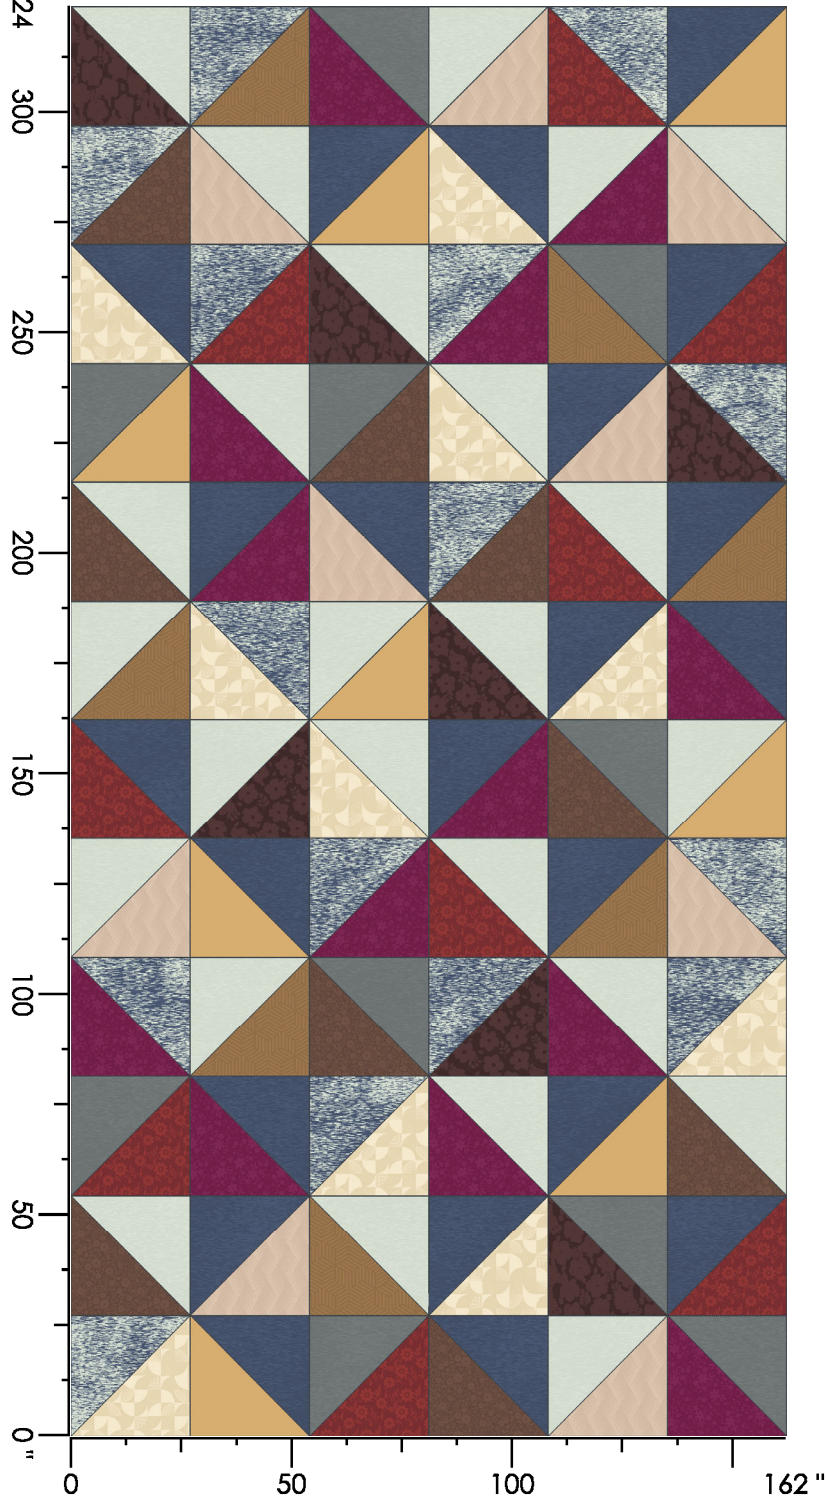

Repeat Type: BROADLOOM

1 repeat shown- not to scale

1	2	3	4	5	6	7	8	9
N653	E560	M878	C556	C656	C652	N652	C658	L769
6.41%	9.01%	6.91%	12.39%	18.28%	14.30%	17.23%	5.82%	9.66%

Design Number: AX998-9

Design Size: 157.71"W x 130.00"L

Design Number: AX999-7

KE

Design Size: 86.77"W x 86.77"L

Repeat Type: BROADLOOM

1 repeat shown- not to scale

1	2	3	4	5	6	7	8
N653	E560	M878	C556	C656	L769	C658	C652
33.46%	37.42%	10.10%	10.38%	2.50%	1.66%	3.32%	1.17%

Design Number: AX1000-9

Design Size: 157.71"W x 201.11"L

Repeat Type: BROADLOOM

1 repeat shown- not to scale

1	2	3	4	5	6	7	8	9	10
A873	A990	E560	N652	E873	L769	M878	L651	C656	C556
14.89%	24.29%	0.33%	7.27%	8.00%	0.57%	3.76%	22.76%	2.17%	14.66%

- 1. AX1021-7 WOVEN AXMINSTER
- 2. AX985-7 WOVEN AXMINSTER
- 3. LVT-iD Latitude Abstract - Breccia Stria Marble
- 4. LVT - Adaptt Woodland
- 5. Carpet Tile : Savant, Saveur, Substance - Terrene
- 6. Tufted Broadloom - D4283
- 7. Millwork - Cabernet
- 8. Millwork- Canvas
- 9. Tufted Broadloom - Running Line - Revel 440