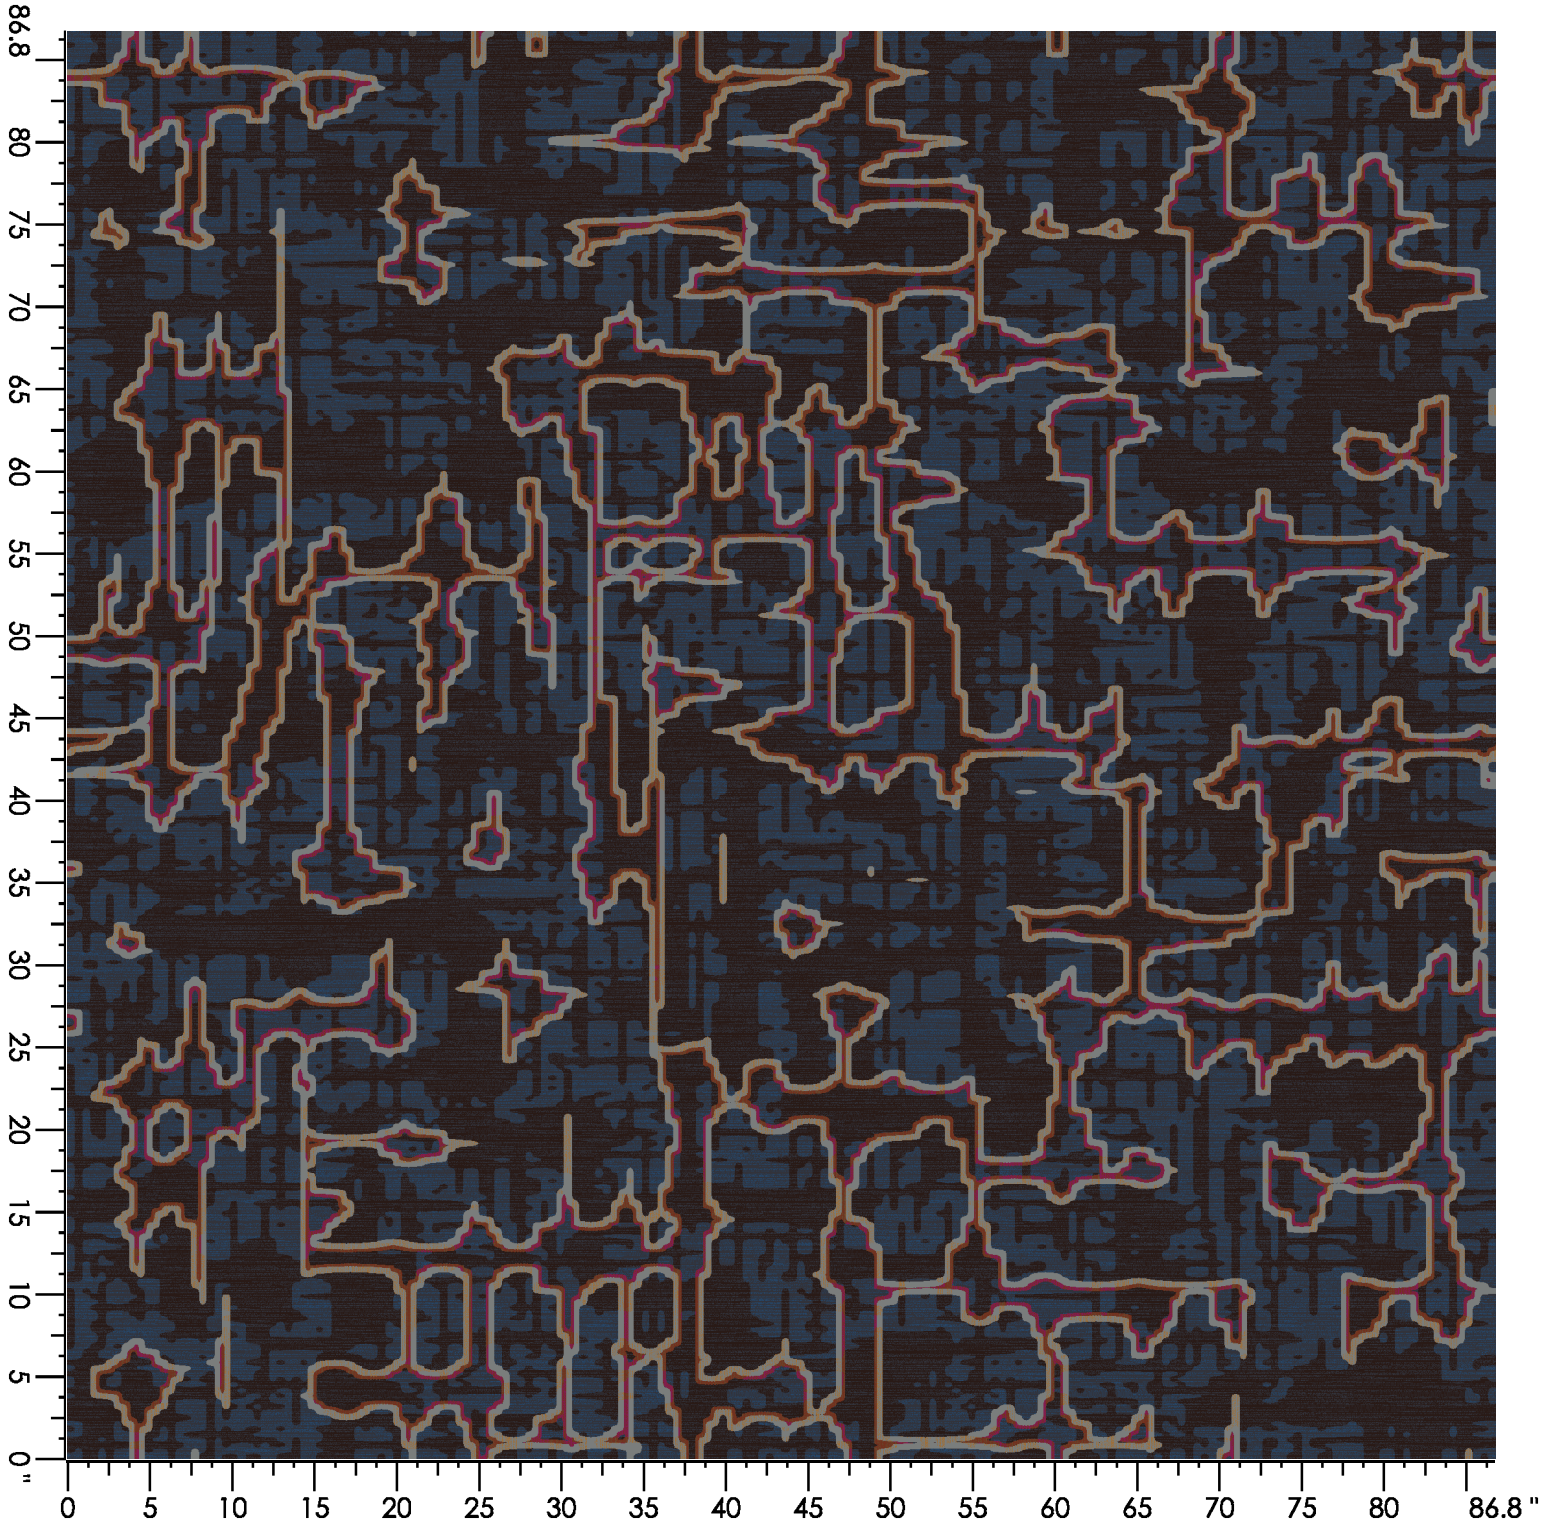

Repeat Type: BROADLOOM

1 repeat shown- not to scale

1	2	3	4	5	6	7	8	9
N653	E560	M878	C556	C656	C652	N652	C658	L769
6.41%	9.01%	6.91%	12.39%	18.28%	14.30%	17.23%	5.82%	9.66%

Design Number: AX998-9

Design Size: 157.71"W x 130.00"L

Design Number: AX999-7

KE

Design Size: 86.77"W x 86.77"L

Repeat Type: BROADLOOM

1 repeat shown- not to scale

1	2	3	4	5	6	7	8
N653	E560	M878	C556	C656	L769	C658	C652
33.46%	37.42%	10.10%	10.38%	2.50%	1.66%	3.32%	1.17%

Design Number: AX1000-9

Design Size: 157.71"W x 201.11"L

Repeat Type: BROADLOOM

1 repeat shown- not to scale

1	2	3	4	5	6	7	8	9	10
A873	A990	E560	N652	E873	L769	M878	L651	C656	C556
14.89%	24.29%	0.33%	7.27%	8.00%	0.57%	3.76%	22.76%	2.17%	14.66%

Design Number: AX1021-7 SG

Design Size: 157.71"W x 136.57"L

Repeat Type: STRAIGHT

1 repeat shown- not to scale

1 E560 17.94%	2 B658 27.83%	3 L769 1.64%	4 M878 0.31%	5 C658 3.25%	6 C652 0.00%	7 L765 9.69%	8 K769 0.36%	9 D556 15.08%	10 C656 2.65%
11 F651 0.69%	12 D660 8.34%	13 F652 5.06%	14 G880 7.16%						