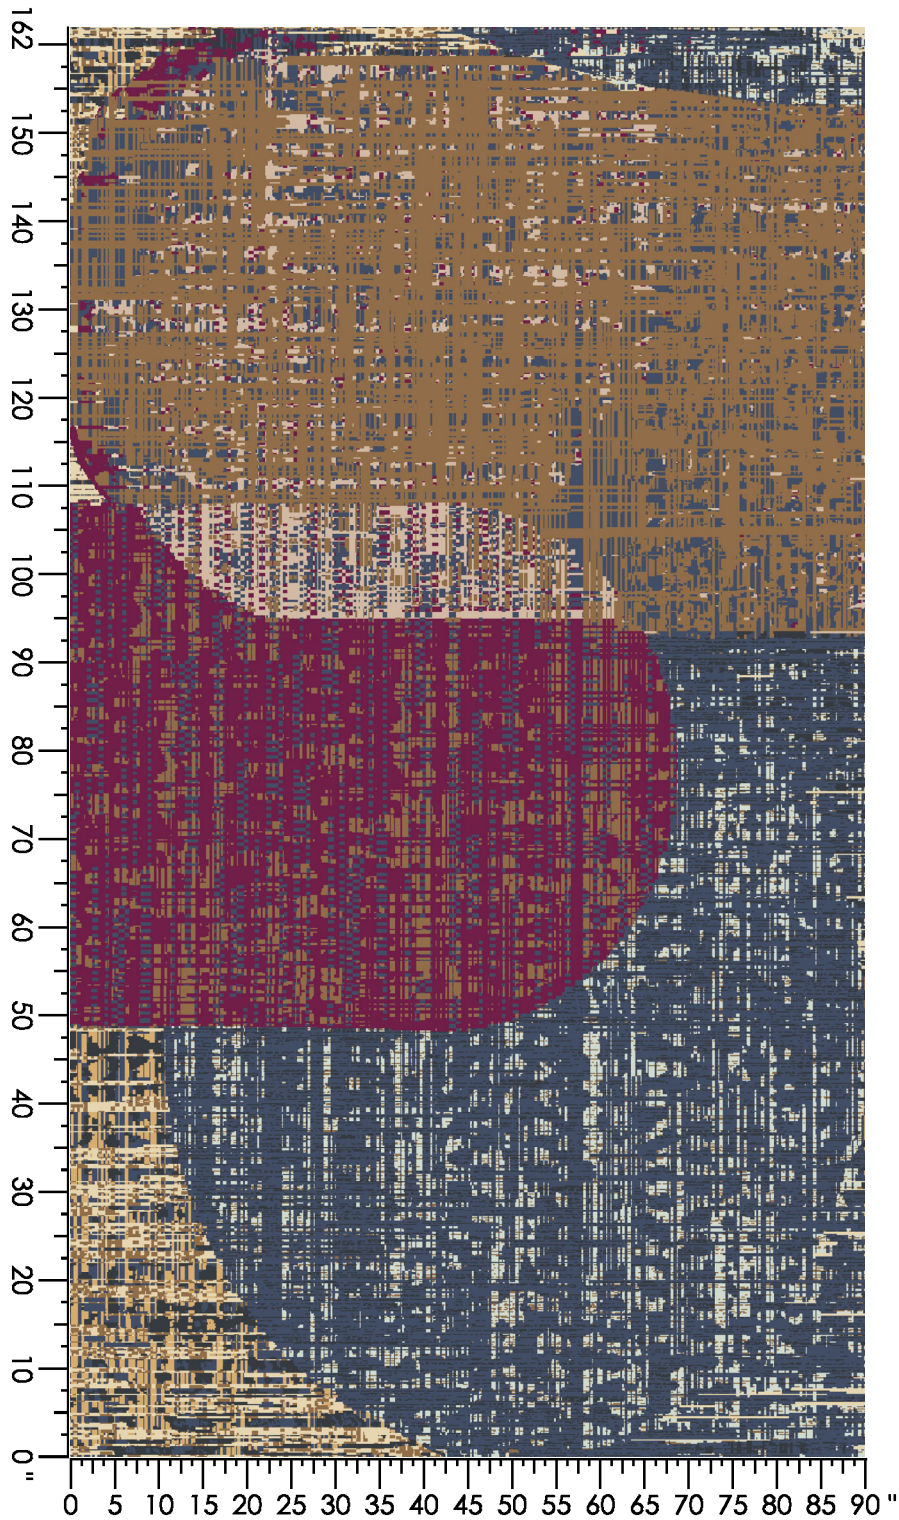

Design Number: LP2049 LD

Design Size: 90.00"W x 162.00"L

Repeat Type: CORRIDOR SPLIT

1 repeat shown- not to scale

1	2	3	4	5	6	7	8
8004C	2512C	X427C	3009C	3503L	3537C	4526C	3004C
8.45%	15.84%	32.72%	31.03%	1.24%	3.66%	4.82%	2.24%