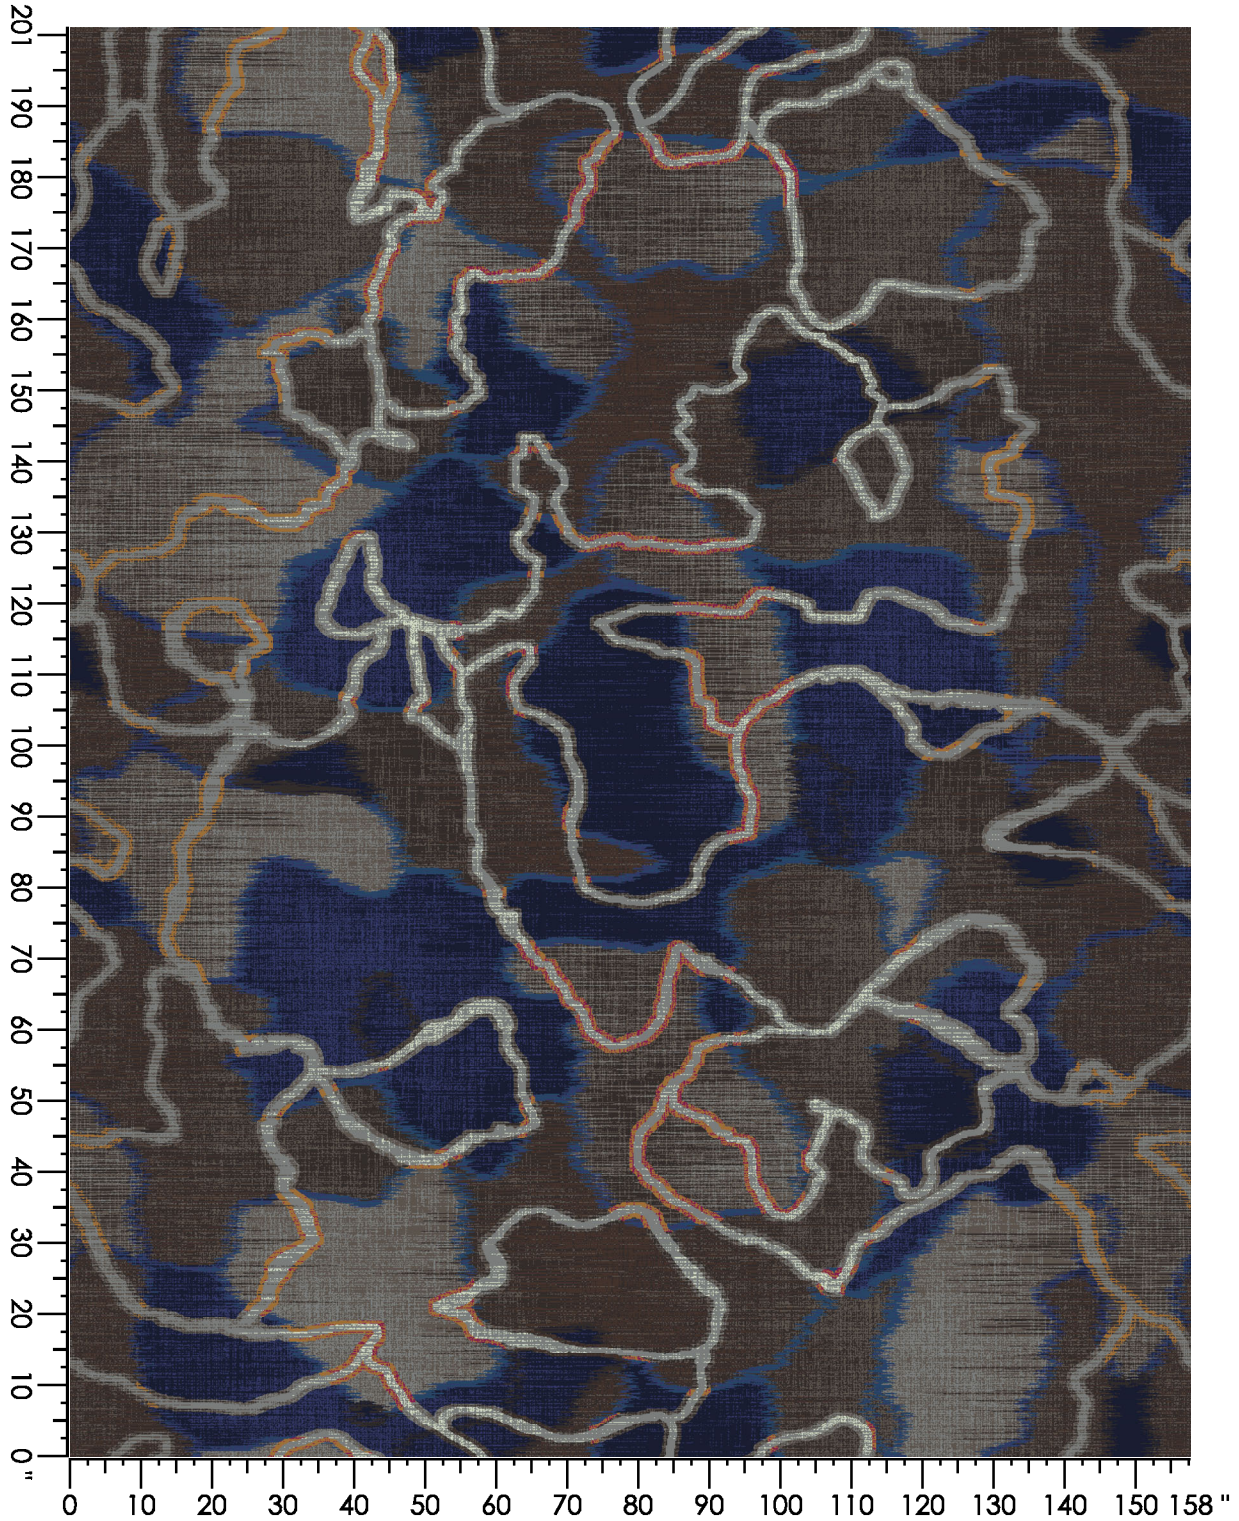

Design Number: AX1000-9

Design Size: 157.71"W x 201.11"L

Repeat Type: BROADLOOM

1 repeat shown- not to scale

1	2	3	4	5	6	7	8	9	10
A873	A990	E560	N652	E873	L769	M878	L651	C656	C556
14.89%	24.29%	0.33%	7.27%	8.00%	0.57%	3.76%	22.76%	2.17%	14.66%

11
G880
1.30%