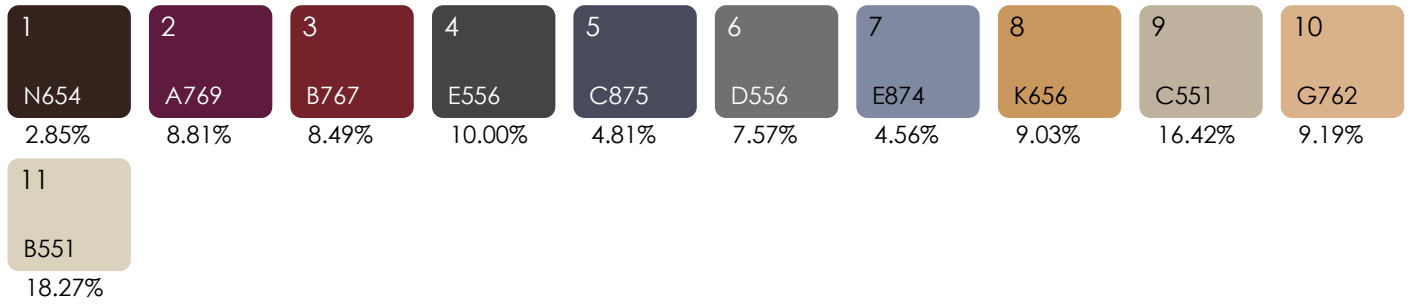

 **Tarkett** Hospitality

Design Number: AX985-7

MK

Design Size: 157.71"W x 157.71"L

Repeat Type: Side Match

1 repeat shown- not to scale

Design Number: AX997-8 -KE

Design Size: 157.71"W x 162.50"L

Repeat Type: BROADLOOM

1 repeat shown- not to scale

1	2	3	4	5	6	7	8	9
N653	E560	M878	C556	C656	C652	N652	C658	L769
6.41%	9.01%	6.91%	12.39%	18.28%	14.30%	17.23%	5.82%	9.66%

Design Number: AX998-9

Design Size: 157.71"W x 130.00"L

1 repeat shown- not to scale

2	3	5	6	7	8	9	10
3503L	3009C	7009C	7503C	2041C	2512C	4526C	X427C
1.54%	19.62%	30.27%	30.53%	2.80%	0.52%	6.58%	8.14%

Design Number: LP2041

Design Size: 90"W x 90"L

Repeat Type: STRAIGHT

1	2	3	4	5	6	7	8
8004C	2512C	X427C	3009C	3503L	3537C	4526C	3004C
8.45%	15.84%	32.72%	31.03%	1.24%	3.66%	4.82%	2.24%

Design Number: LP2051 LD

Design Size: 90.00"W x 83.00"L

Repeat Type: SIDEMATCH

1 repeat shown- not to scale