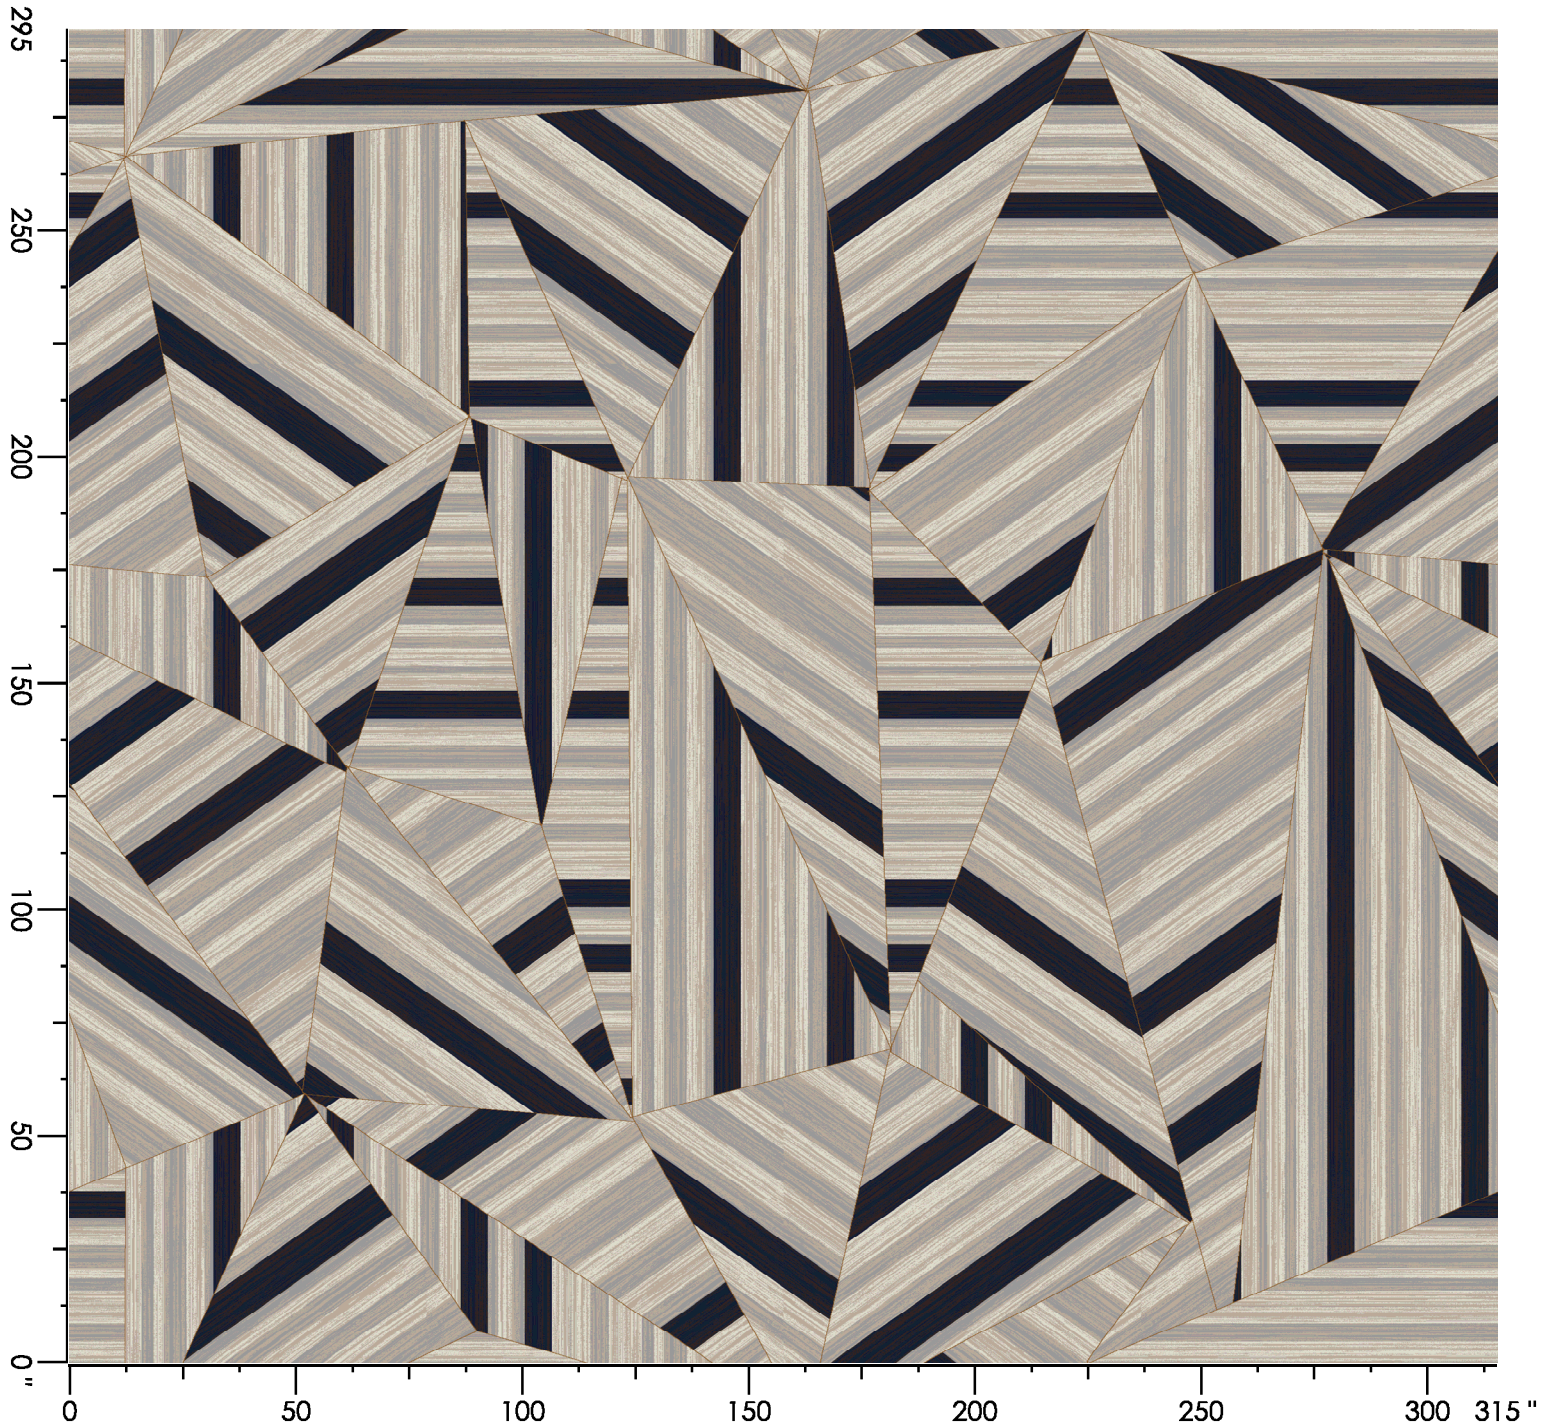

Repeat Type: BROADLOOM

1 repeat shown- not to scale

1	2	3	4	5	6	7	8	9
N653	E560	M878	C556	C656	C652	N652	C658	L769
6.41%	9.01%	6.91%	12.39%	18.28%	14.30%	17.23%	5.82%	9.66%

Design Number: AX998-9

Design Size: 157.71"W x 130.00"L

Design Number: AX1000-9

Design Size: 157.71"W x 201.11"L

Repeat Type: BROADLOOM

1 repeat shown- not to scale

1	2	3	4	5	6	7	8	9	10
A873	A990	E560	N652	E873	L769	M878	L651	C656	C556
14.89%	24.29%	0.33%	7.27%	8.00%	0.57%	3.76%	22.76%	2.17%	14.66%

11
G880
1.30%

Design Number: AX1001-
10 KE

Design Size: 315.43"W x 294.50"L

Repeat Type: BROADLOOM

1 repeat shown- not to scale

1	2	3	4	5	6
B873	A990	B655	E876	D990	G653
10.04%	10.09%	0.82%	20.31%	39.42%	19.32%

Design Number: AX1021-7 SG

Design Size: 157.71"W x 136.57"L

Repeat Type: STRAIGHT

1 repeat shown- not to scale

1 E560 17.94%	2 B658 27.83%	3 L769 1.64%	4 M878 0.31%	5 C658 3.25%	6 C652 0.00%	7 L765 9.69%	8 K769 0.36%	9 D556 15.08%	10 C656 2.65%
11 F651 0.69%	12 D660 8.34%	13 F652 5.06%	14 G880 7.16%						