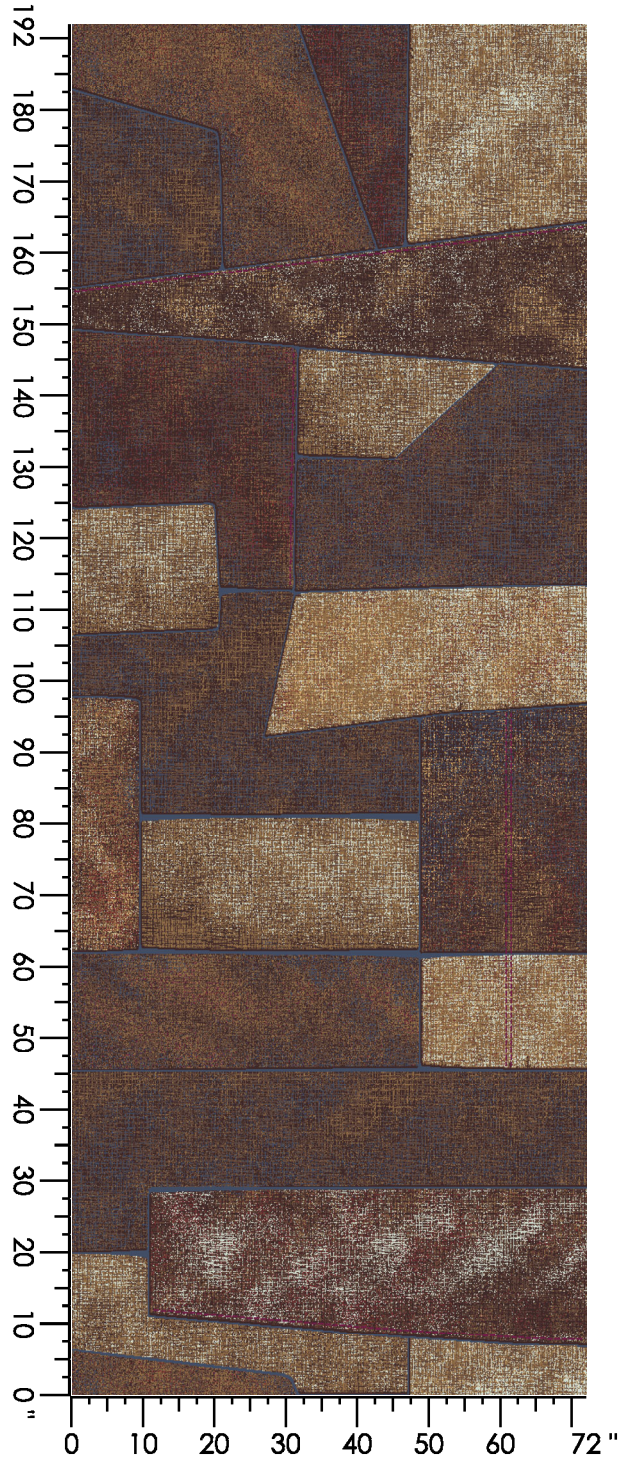

Repeat Type: BROADLOOM

1 repeat shown- not to scale

1	2	3	4	5	6	7	8	9
N653	E560	M878	C556	C656	C652	N652	C658	L769
6.41%	9.01%	6.91%	12.39%	18.28%	14.30%	17.23%	5.82%	9.66%

Design Number: AX998-9

Design Size: 157.71"W x 130.00"L

Design Number: AX999-7

KE

Design Size: 86.77"W x 86.77"L

Repeat Type: BROADLOOM

1 repeat shown- not to scale

1	2	3	4	5	6	7	8
N653	E560	M878	C556	C656	L769	C658	C652
33.46%	37.42%	10.10%	10.38%	2.50%	1.66%	3.32%	1.17%

Design Number: AX1000-9

Design Size: 157.71"W x 201.11"L

Repeat Type: BROADLOOM

1 repeat shown- not to scale

1	2	3	4	5	6	7	8	9	10
A873	A990	E560	N652	E873	L769	M878	L651	C656	C556
14.89%	24.29%	0.33%	7.27%	8.00%	0.57%	3.76%	22.76%	2.17%	14.66%

1 repeat shown- not to scale

2	3	5	6	7	8	9	10
3503L	3009C	7009C	7503C	2041C	2512C	4526C	X427C
1.54%	19.62%	30.27%	30.53%	2.80%	0.52%	6.58%	8.14%

Design Number: LP2041

Design Size: 90"W x 90"L

Repeat Type: STRAIGHT