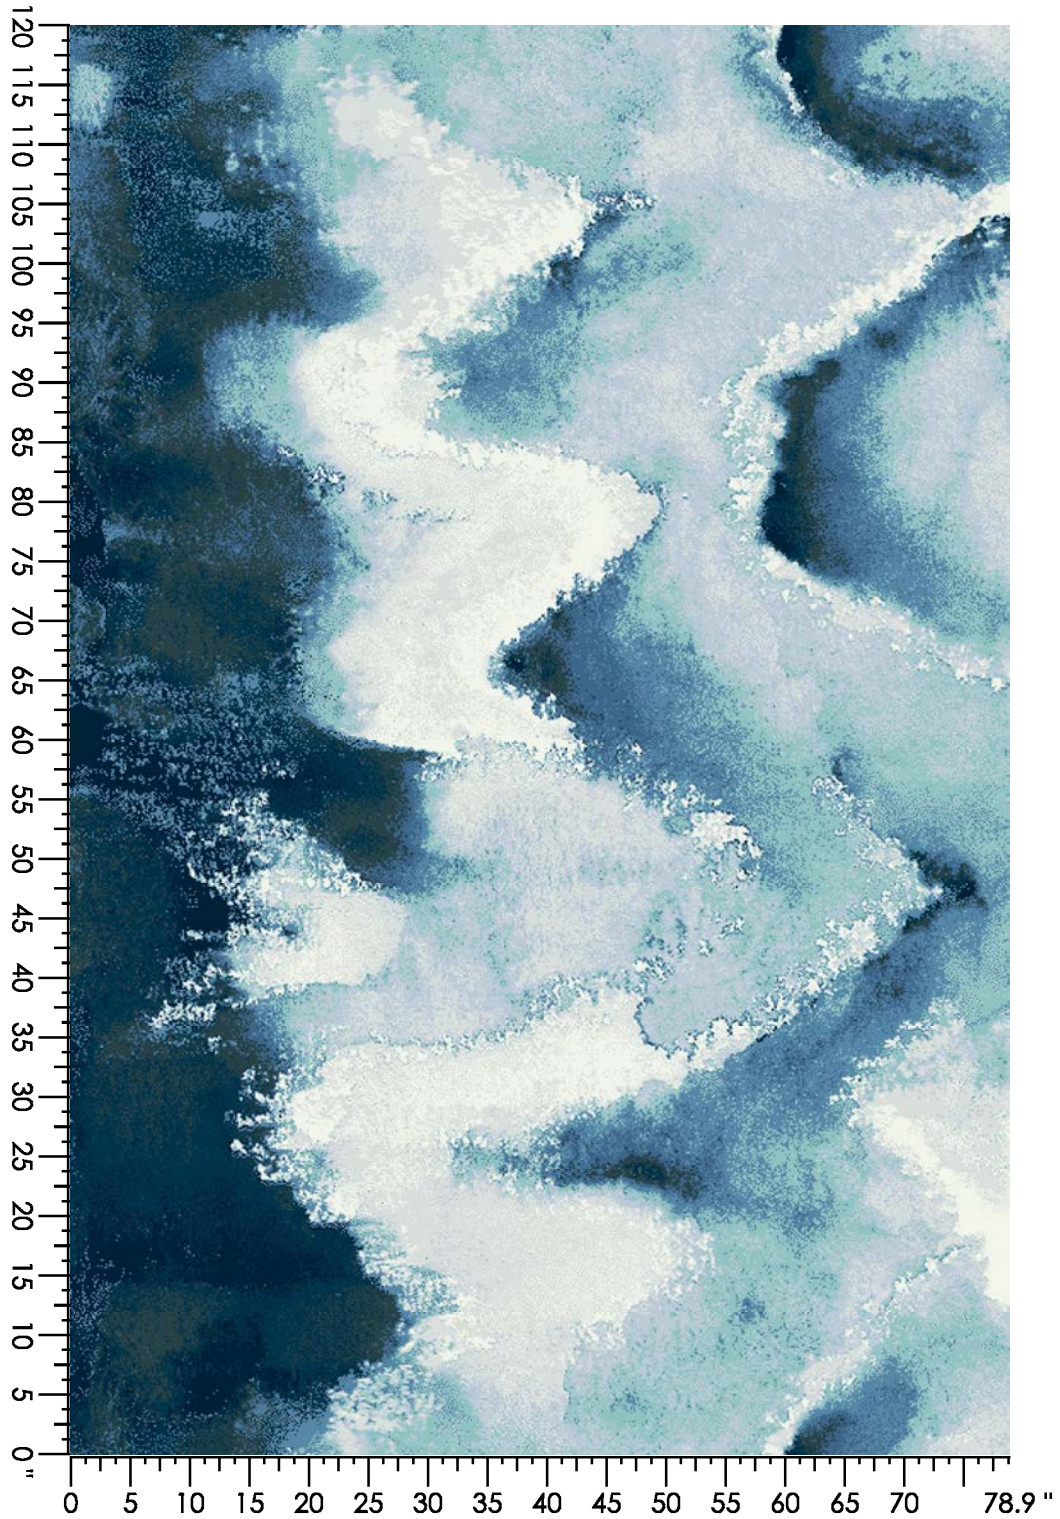

Design Number: AX1052-8

Design Size: 78.86"W x 120.00"L

Repeat Type: CORRIDOR SPLIT

1 repeat shown- not to scale

1	2	3	4	5	6	7	8	9
B873	N878	M880	L878	K878	F877	G875	A560	A556
4.98%	8.88%	7.89%	5.69%	12.77%	16.94%	18.72%	15.83%	8.30%