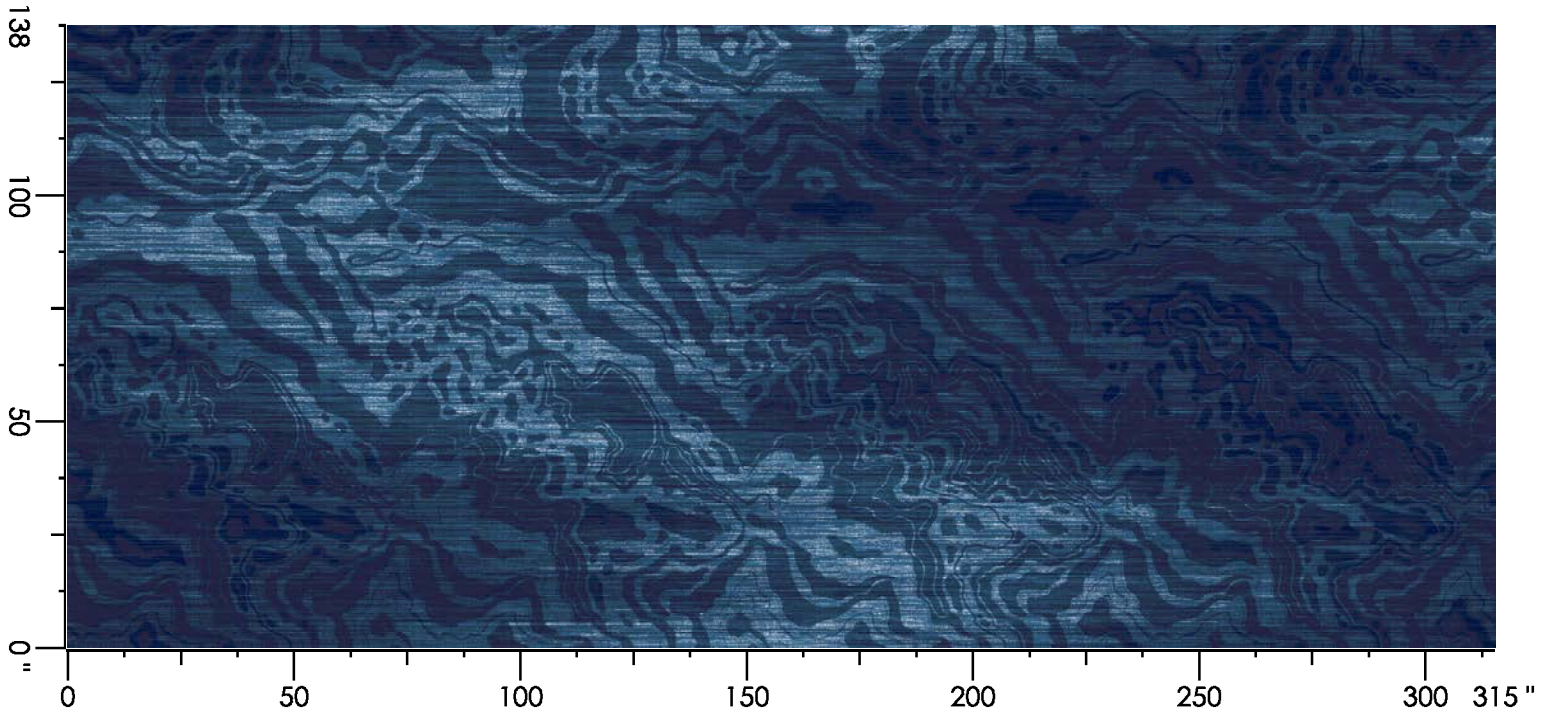

Design Number: AX1015-8

Design Size: 315.43"W x 137.50"L

Repeat Type: 2 LOOMS

1 repeat shown- not to scale

1	2	3	4	5
G875	L878	A874	A873	N872
2.49%	15.69%	35.14%	42.39%	4.29%