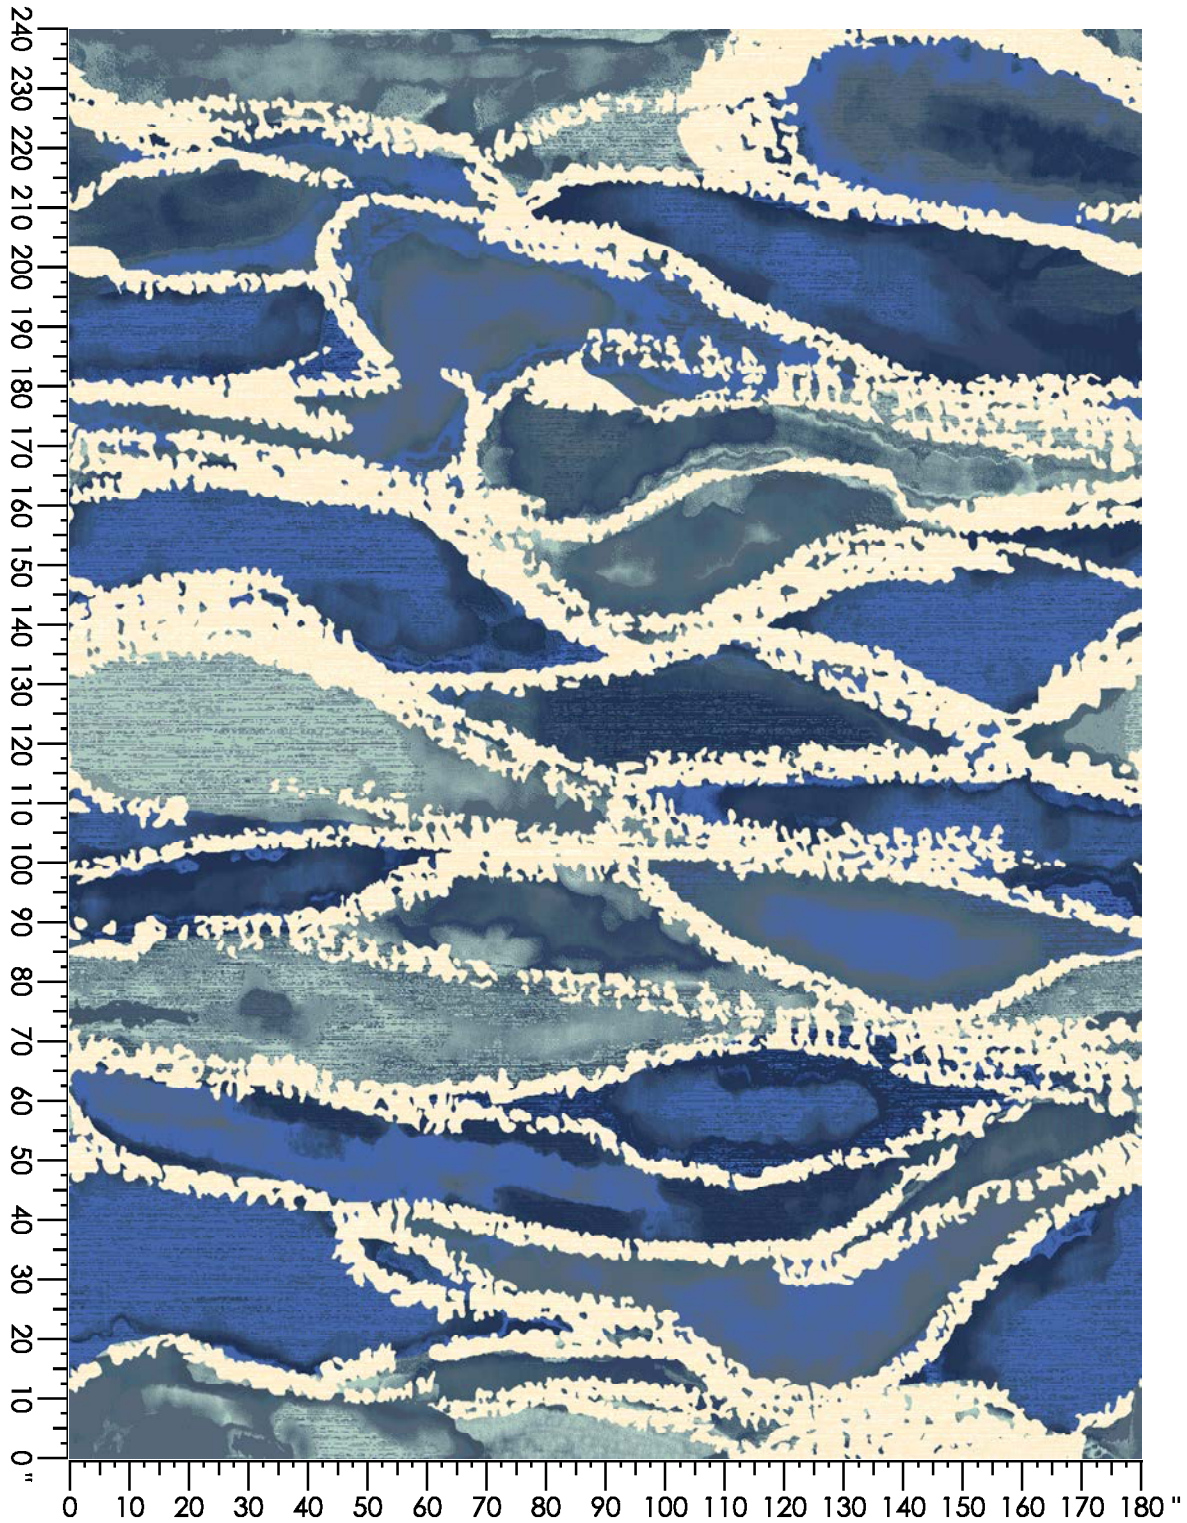

Design Size: 180.00"W x 240.00"L

Repeat Type: SIDEMATCH

1 repeat shown- not to scale

1	2	3	4	5	6	7	8
5057C	5003C	X396C	5515C	5521C	5520C	3006C	1504C
7.47%	14.19%	8.89%	15.99%	16.02%	8.32%	22.26%	6.87%