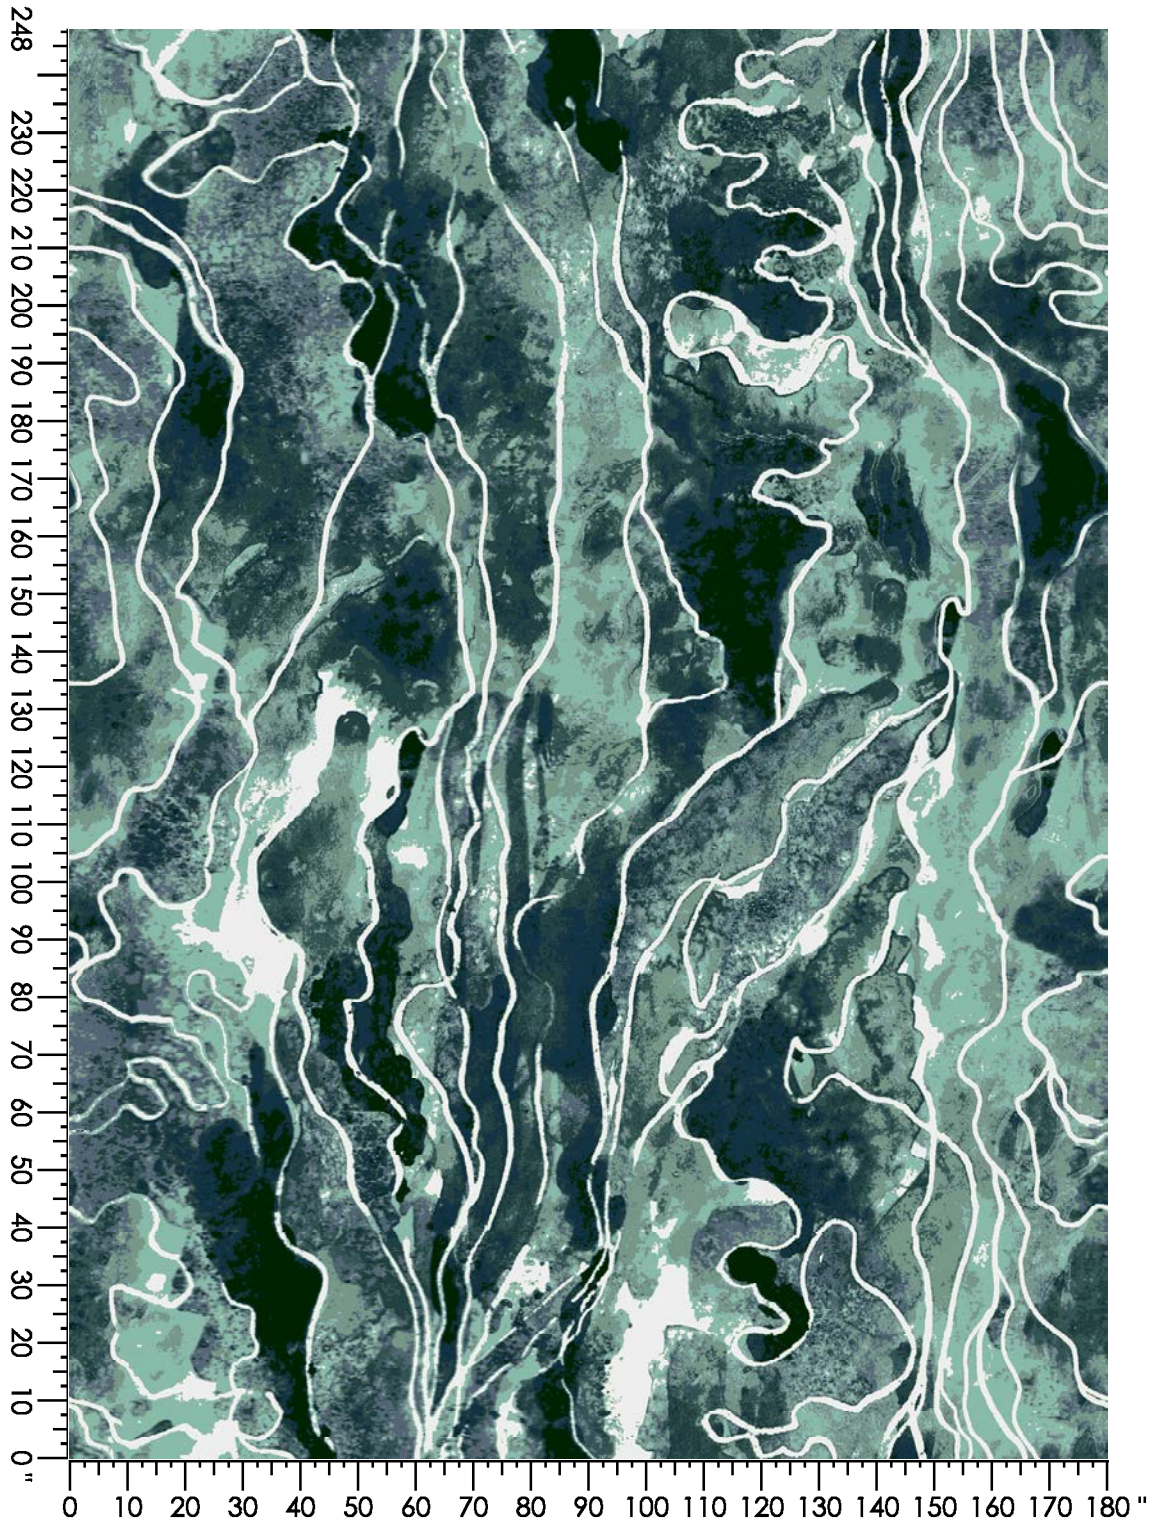

 **Tarkett** *Hospitality*

Design Number: LP2081

Design Size: 180.00"W x 248.00"L

Repeat Type: Side Match

1 repeat shown- not to scale

1	2	3	4	5	6	7	8
4003C	5510C	4089C	5523C	5515C	4525C	5520C	X395C
5.45%	9.31%	12.59%	12.22%	10.61%	20.48%	17.85%	11.48%

Design Number: AX915-8

Design Size: 157.71"W x 138.00"L

Repeat Type: STRAIGHT

1 repeat shown- not to scale

1	2	3	4	5	6	7
G875	F877	L878	L873	A873	B873	N872
5.46%	9.08%	14.63%	16.46%	11.87%	21.34%	21.15%

Design Number: AX1015-8

Design Number: AX1017-8

Design Size: 86.93"W x 76.06"L

Repeat Type: STRAIGHT

1 repeat shown- not to scale

1	2	3	4	5	6	7
N872	B873	N878	A873	L873	G767	G875
6.41%	5.48%	19.79%	17.82%	14.06%	16.05%	20.40%

Design Number: AX1047-8

Repeat Type: STRAIGHT

1 repeat shown- not to scale

1	2	3	4	5	6
G875	F651	D875	L878	A873	A874
9.58%	3.60%	12.87%	29.49%	1.52%	42.95%

Design Number: AX1049-8

Design Size: 78.86"W x 78.75"L

Repeat Type: SIDE MATCH