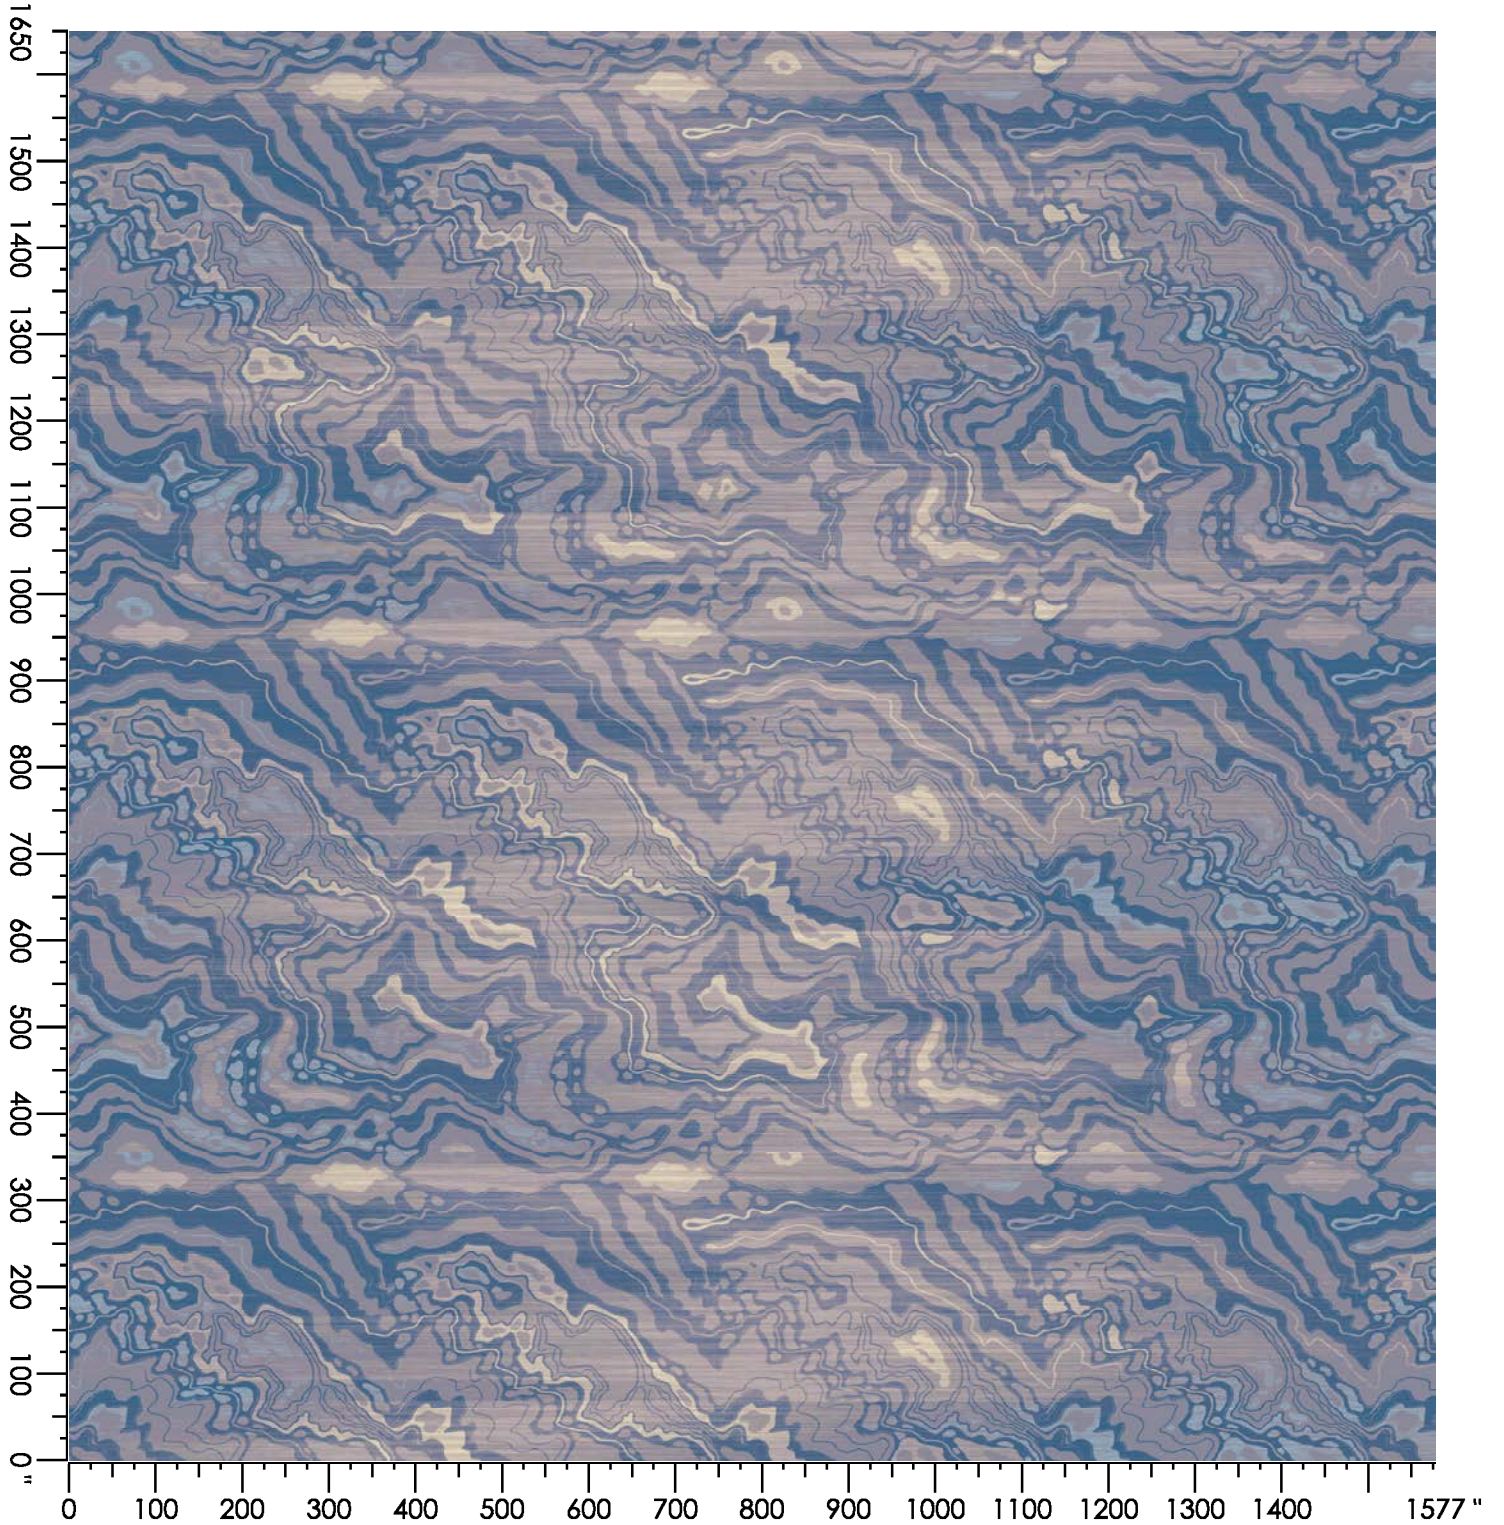

Design Number: AX1047-8

Design Size: 1577.14"W x 1650.00"L

Repeat Type: STRAIGHT

1 repeat shown- not to scale

1	2	3	4	5	6	7
A554	C551	G878	F651	D875	H652	L878
0.51%	6.42%	2.80%	23.79%	42.84%	0.00%	23.64%