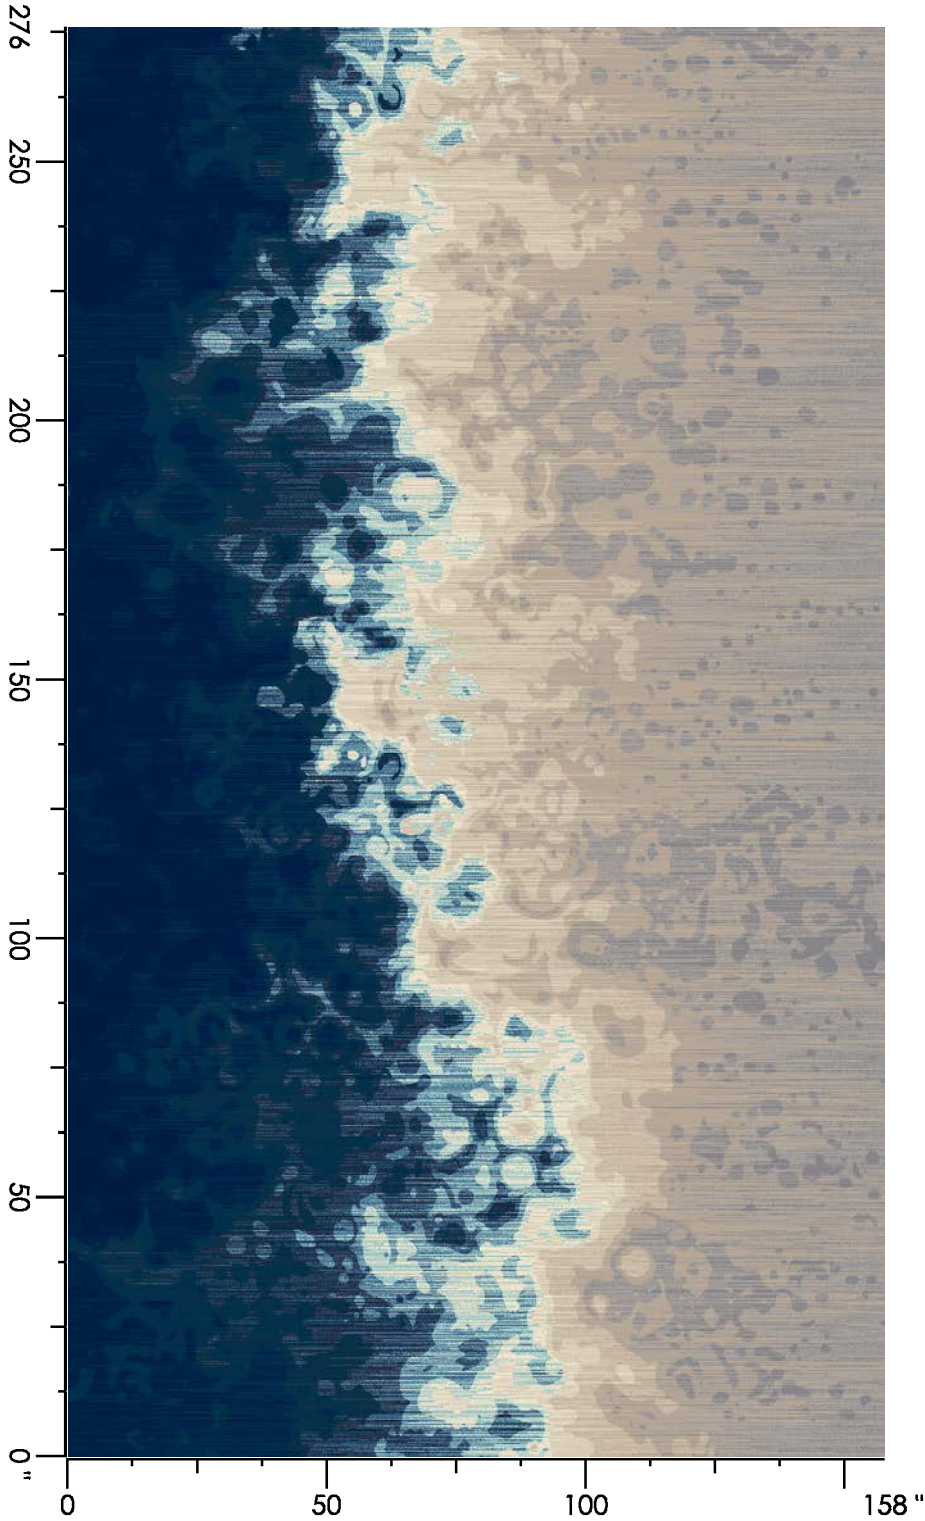

Design Number: AX915-8

Design Size: 157.71"W x 138.00"L

Repeat Type: STRAIGHT

1 repeat shown- not to scale

1	2	3	4	5	6	7
G875	F877	L878	L873	A873	B873	N872
5.46%	9.08%	14.63%	16.46%	11.87%	21.34%	21.15%

Design Number: AX1015-8

Design Size: 315.43"W x 137.50"L

Repeat Type: 2 LOOMS

1 repeat shown- not to scale

1	2	3	4	5
G875	L878	A874	A873	N872
2.49%	15.69%	35.14%	42.39%	4.29%

Design Number: AX1016-7

Design Size: 157.71"W x 276.00"L

Repeat Type: NO SM

1 repeat shown- not to scale

1 N872 14.05%	2 B873 7.84%	3 N878 6.26%	4 A873 5.78%	5 L878 5.46%	6 F877 4.84%	7 A554 3.86%	8 G653 4.64%	9 C551 6.83%	10 H652 14.14%
11 F651 18.14%	12 D875 8.15%								

Repeat Type: STRAIGHT

1 repeat shown- not to scale

1	2	3	4	5	6
G875	F651	D875	L878	A873	A874
9.58%	3.60%	12.87%	29.49%	1.52%	42.95%

Design Number: AX1049-8

Design Size: 78.86"W x 78.75"L

Repeat Type: SIDE MATCH