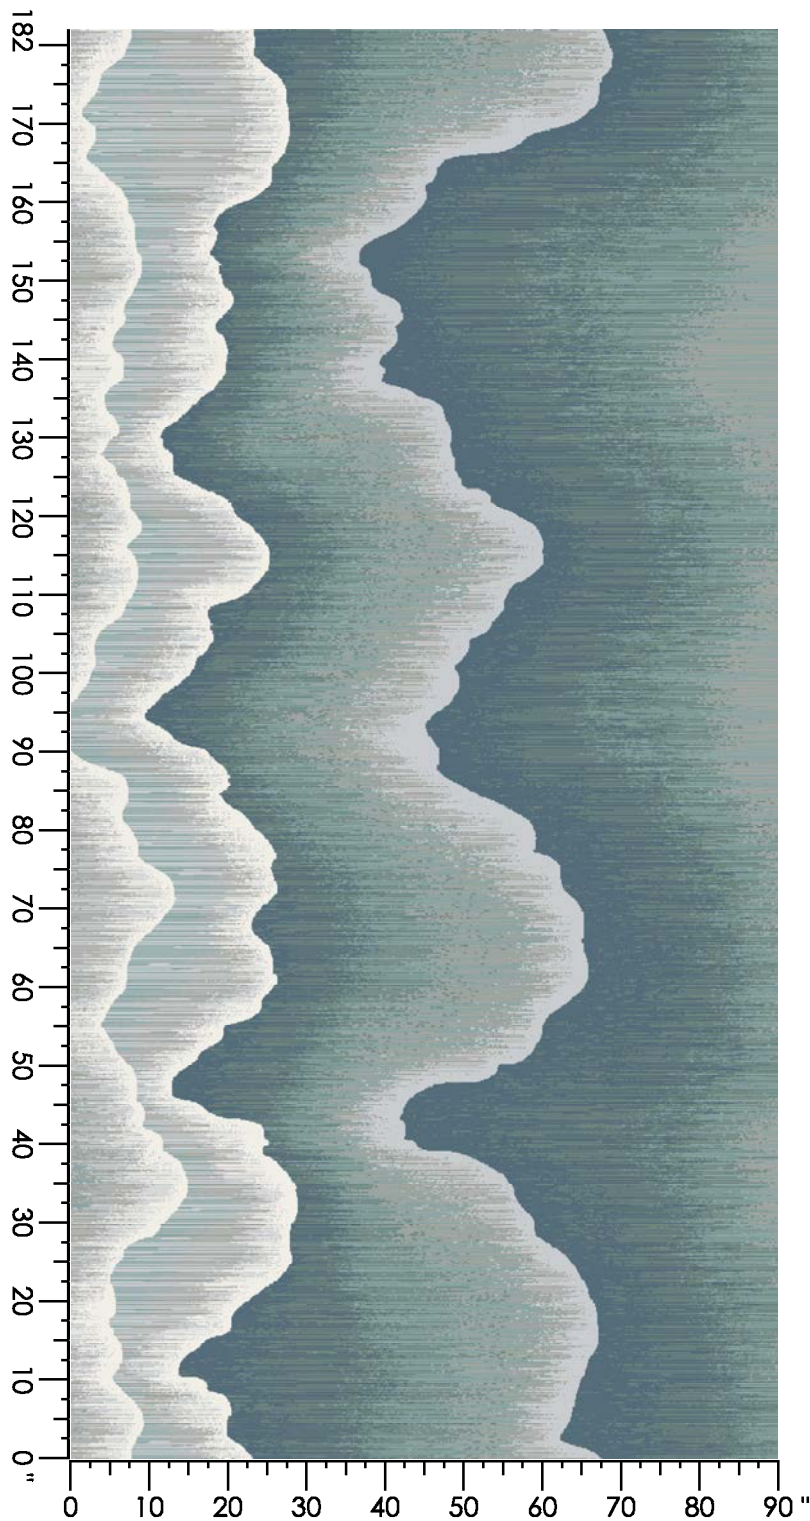

Design Number: L2030

Design Size: 90.00"W x 182.00"L

Repeat Type: CORRIDOR SPLIT

1 repeat shown- not to scale

1	2	3	4	5	6
1504C	X395C	8533C	5520C	4016C	5515C
7.18%	15.79%	13.24%	18.56%	22.28%	22.95%