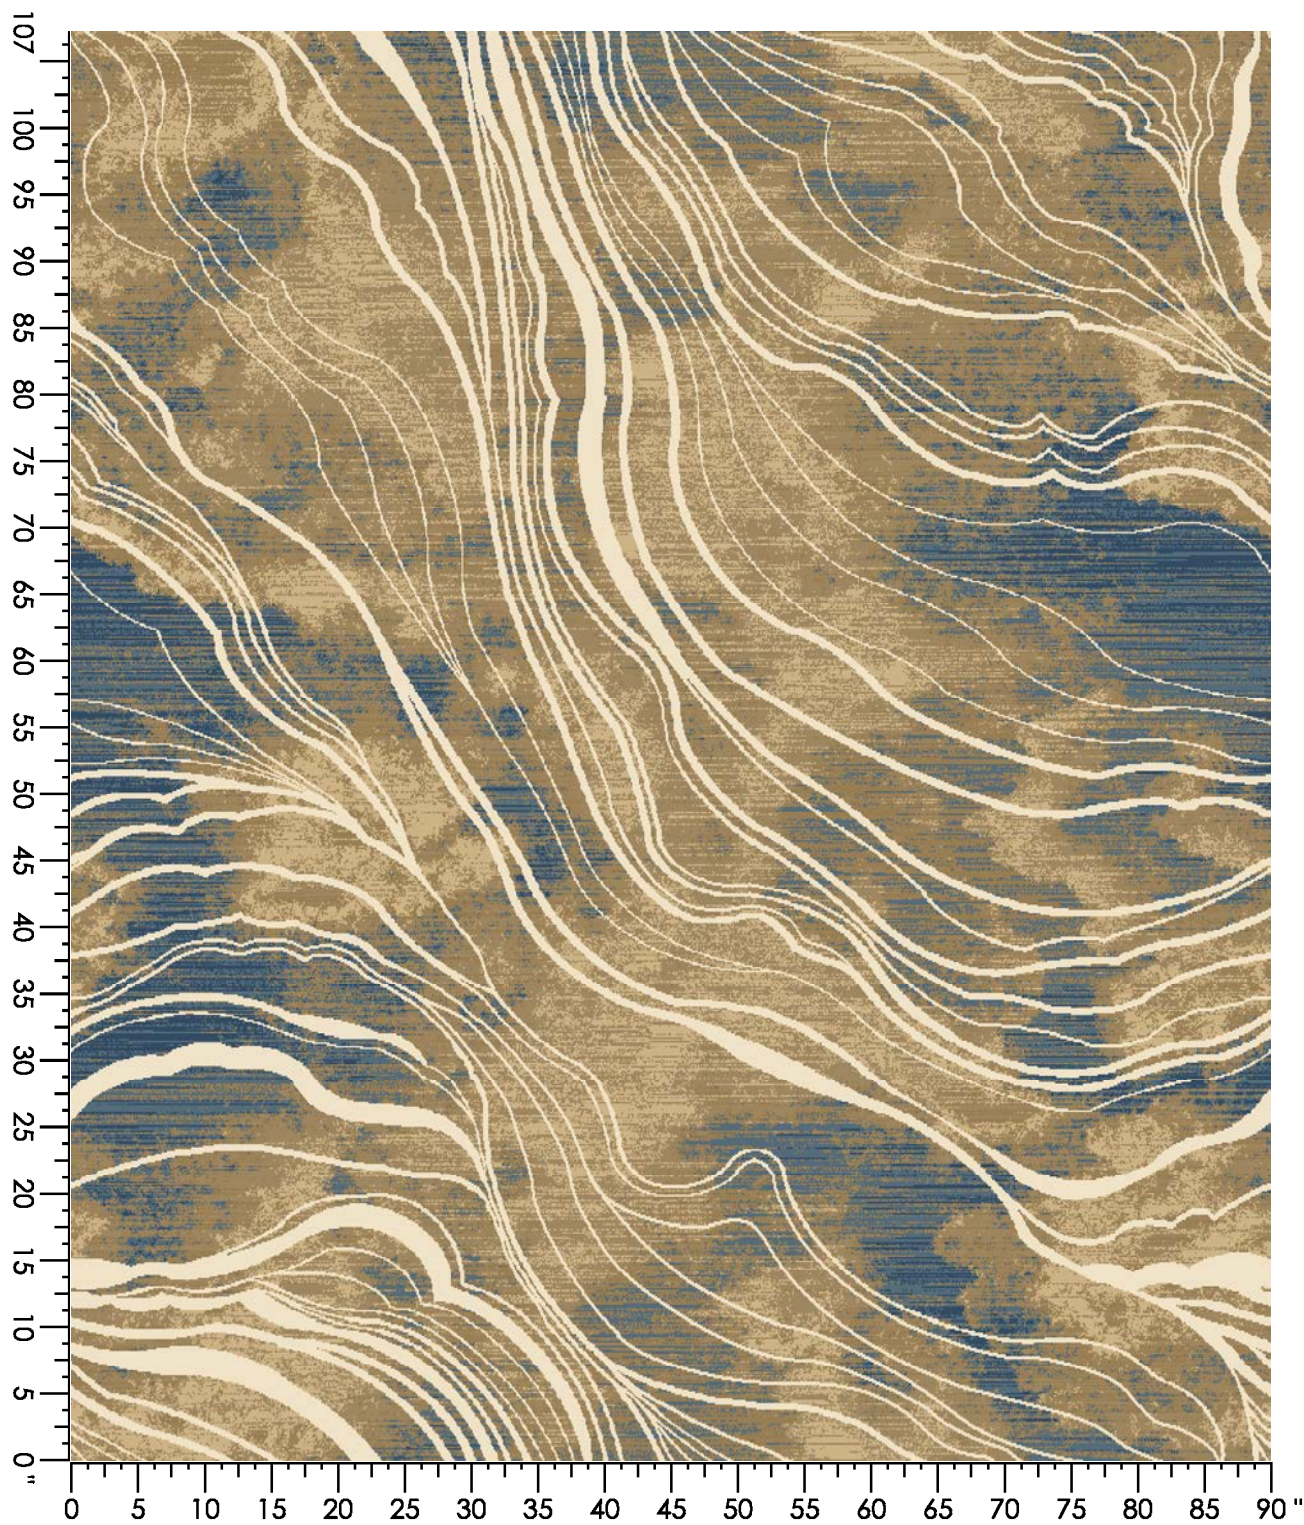

Design Number: LP1895

Design Size: 90.00"W x 107.25"L

Repeat Type: SIDE MATCH

1 repeat shown- not to scale

1	4	5	6	7	8
3006C	X52C	7512C	3528C	5515C	5003C
18.43%	14.54%	28.65%	21.07%	13.43%	3.89%