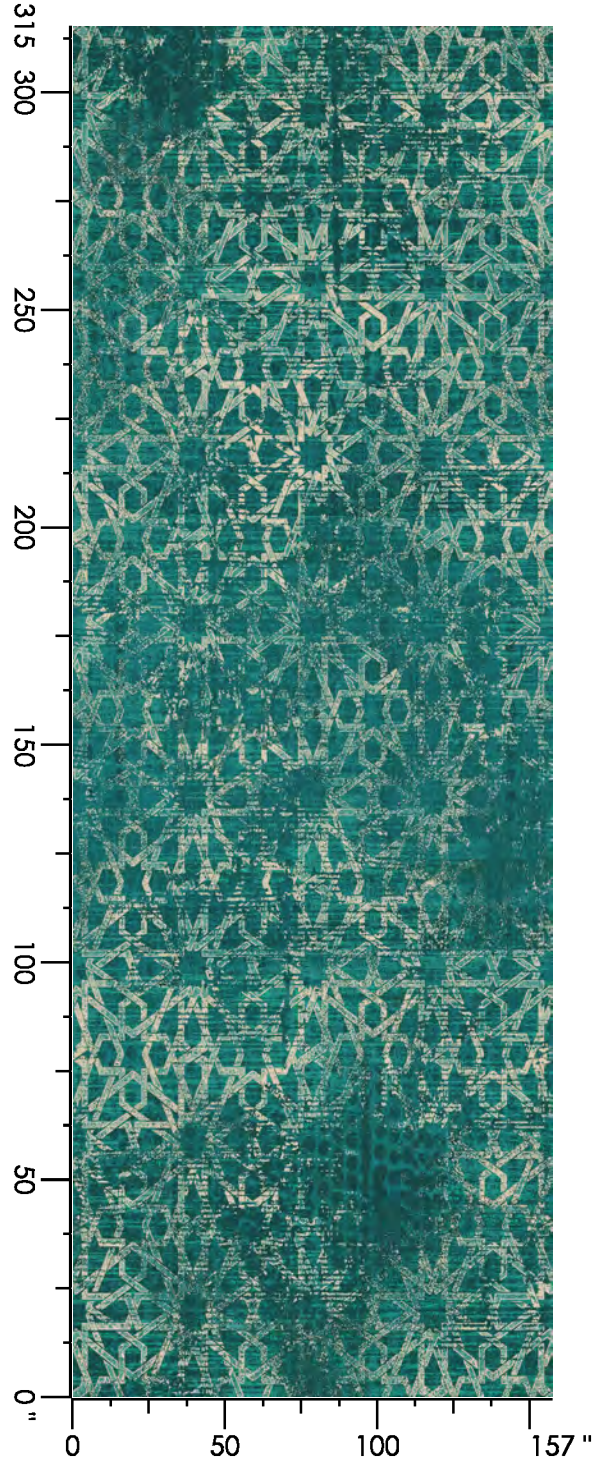

Repeat Type: SIDE MATCH

1 repeat shown- not to scale

1	2	3	4	5	6	7	8	9
G652	F652	E654	E880	D767	K766	K765	E766	C880
2.61%	6.39%	8.92%	19.26%	23.04%	4.06%	16.92%	2.42%	16.37%

Design Number: AX3043-9

(S19245A-ES01)

Design Size: 72.00"W x 72.00"L

custom HOSPITALITY

Repeat Type: SIDE MATCH

1 repeat shown- not to scale

1 E654 10.37%	2 G652 6.10%	3 F766 3.11%	4 E766 3.04%	5 K765 9.07%	6 K981 26.77%	7 K766 9.16%	8 G761 1.43%	9 H763 7.19%	10 F652 2.90%
11 C880 16.39%	12 D767 4.47%								

Design Number: AX3044-9

Design Size: 36.00"W x 36.57"L

Repeat Type: Side Match

1 repeat shown- not to scale

custom HOSPITALITY

1	2	3	4	5
H764	G657	K990	E558	D762
31.48%	6.87%	34.65%	14.01%	12.99%

Design Number: V728

Design Number:

AX481-10

Design Size: 157.71"W x 315.60"L

custom HOSPITALITY

Repeat Type: SIDE MATCH

1 repeat shown- not to scale

1 C880 26.81%	2 M983 7.90%	3 E654 1.38%	4 N982 24.39%	5 F652 4.73%	6 D880 1.53%	7 K981 0.48%	8 M982 5.42%	9 F654 9.52%	10 G652 4.54%
11 L982 1.29%	12 E880 12.03%								