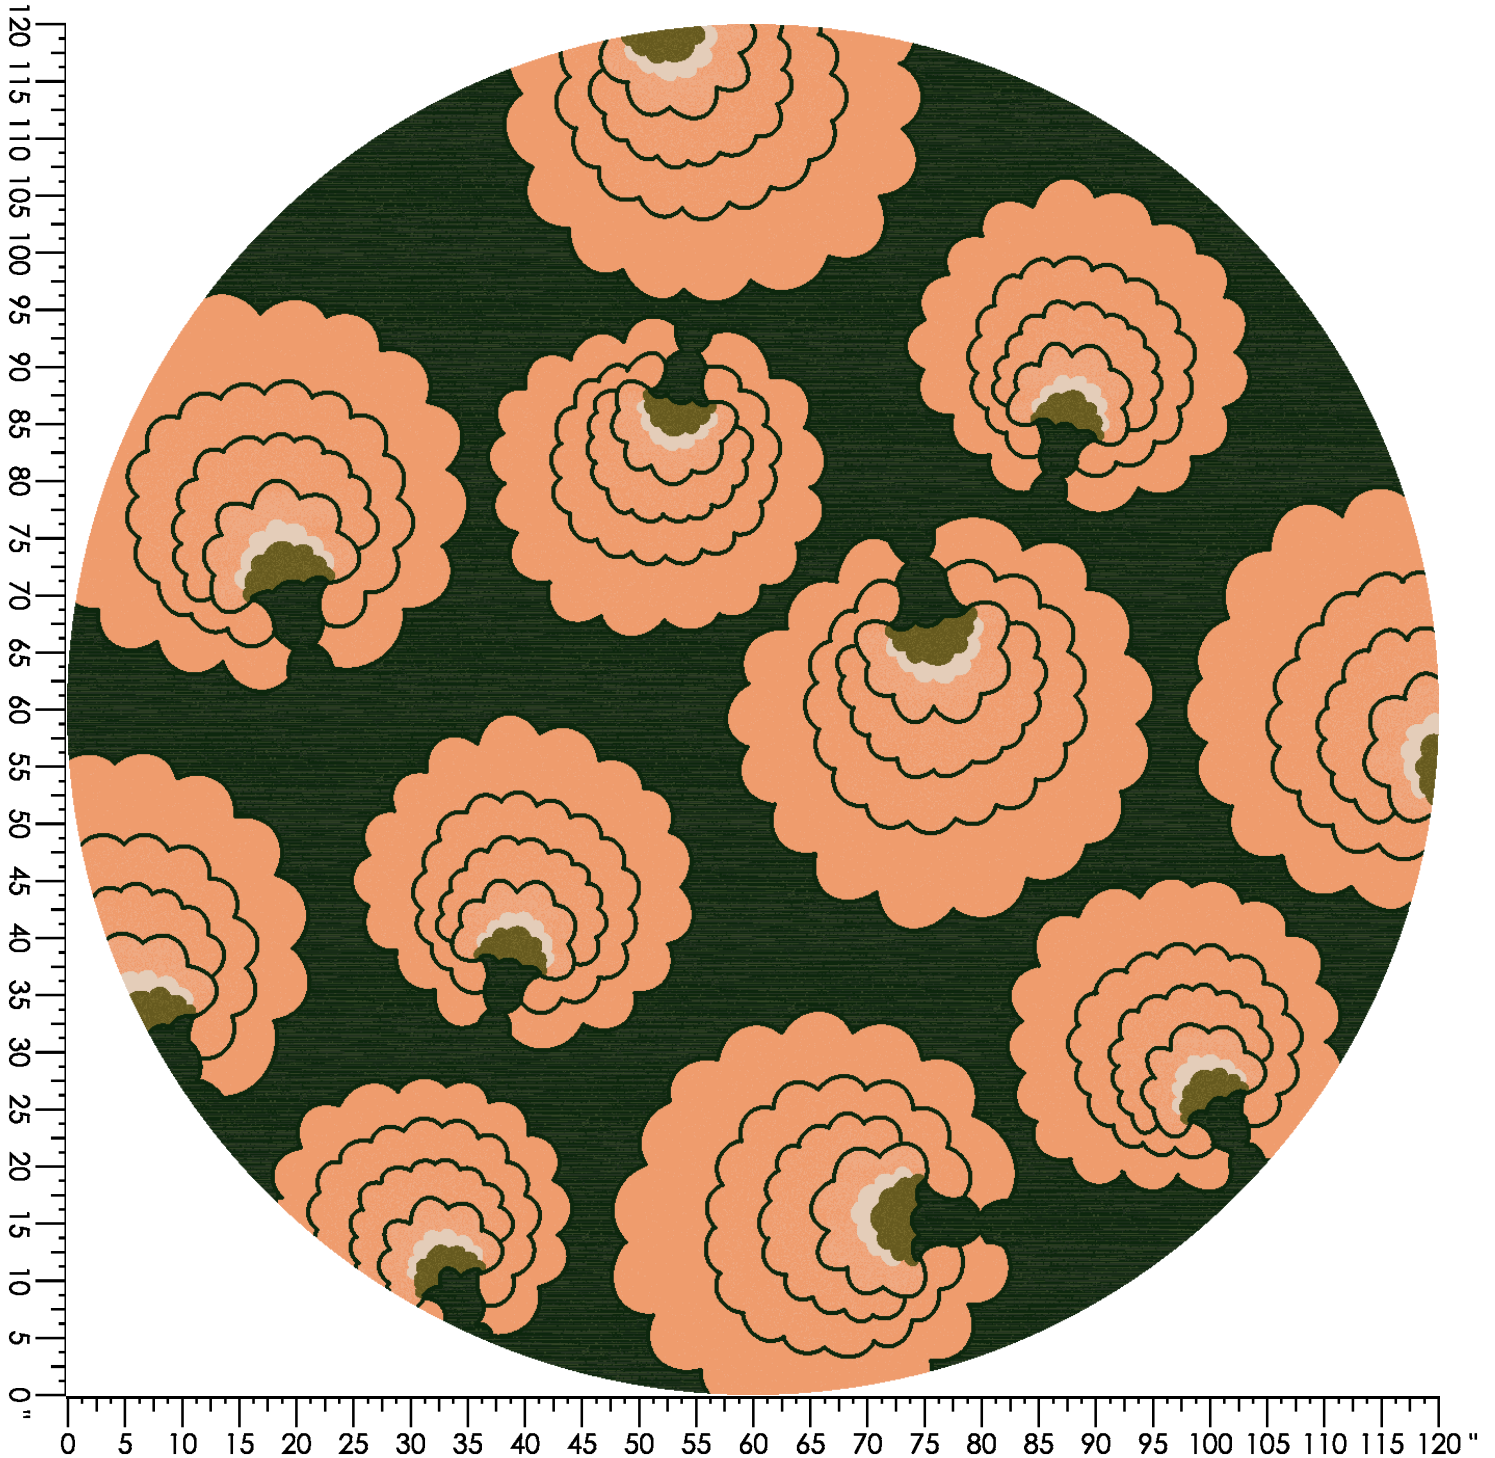

Repeat Type: SIDE MATCH

1 repeat shown- not to scale

1	2	3	4	5	6	7	8	9
G652	F652	E654	E880	D767	K766	K765	E766	C880
2.61%	6.39%	8.92%	19.26%	23.04%	4.06%	16.92%	2.42%	16.37%

Design Number: AX3043-9

(S19245A-ES01)

Design Size: 72.00"W x 72.00"L

custom HOSPITALITY

Repeat Type: SIDE MATCH

1 repeat shown- not to scale

1 E654 10.37%	2 G652 6.10%	3 F766 3.11%	4 E766 3.04%	5 K765 9.07%	6 K981 26.77%	7 K766 9.16%	8 G761 1.43%	9 H763 7.19%	10 F652 2.90%
11 C880 16.39%	12 D767 4.47%								

Design Number: V604

Design Size: 72.00"W x 36.00"L

Repeat Type: Side Match

1 repeat shown- not to scale

custom HOSPITALITY

1 4512C 3.23%	3 3504C 4.37%	4 2514C 3.95%	5 4525L 5.32%	6 X399L 0.96%	7 4512C 7.55%	8 4089C 27.83%	21 4512L 4.36%	22 M3517L 5.25%	23 3504L 6.71%
24 2514L 4.47%	25 4525C 6.77%	27 4512L 1.61%	28 4089L 17.60%						

Design Number:

AX481-10

Design Size: 157.71"W x 315.60"L

custom HOSPITALITY

Repeat Type: SIDE MATCH

1 repeat shown- not to scale

1 C880 26.81%	2 M983 7.90%	3 E654 1.38%	4 N982 24.39%	5 F652 4.73%	6 D880 1.53%	7 K981 0.48%	8 M982 5.42%	9 F654 9.52%	10 G652 4.54%
11 L982 1.29%	12 E880 12.03%								