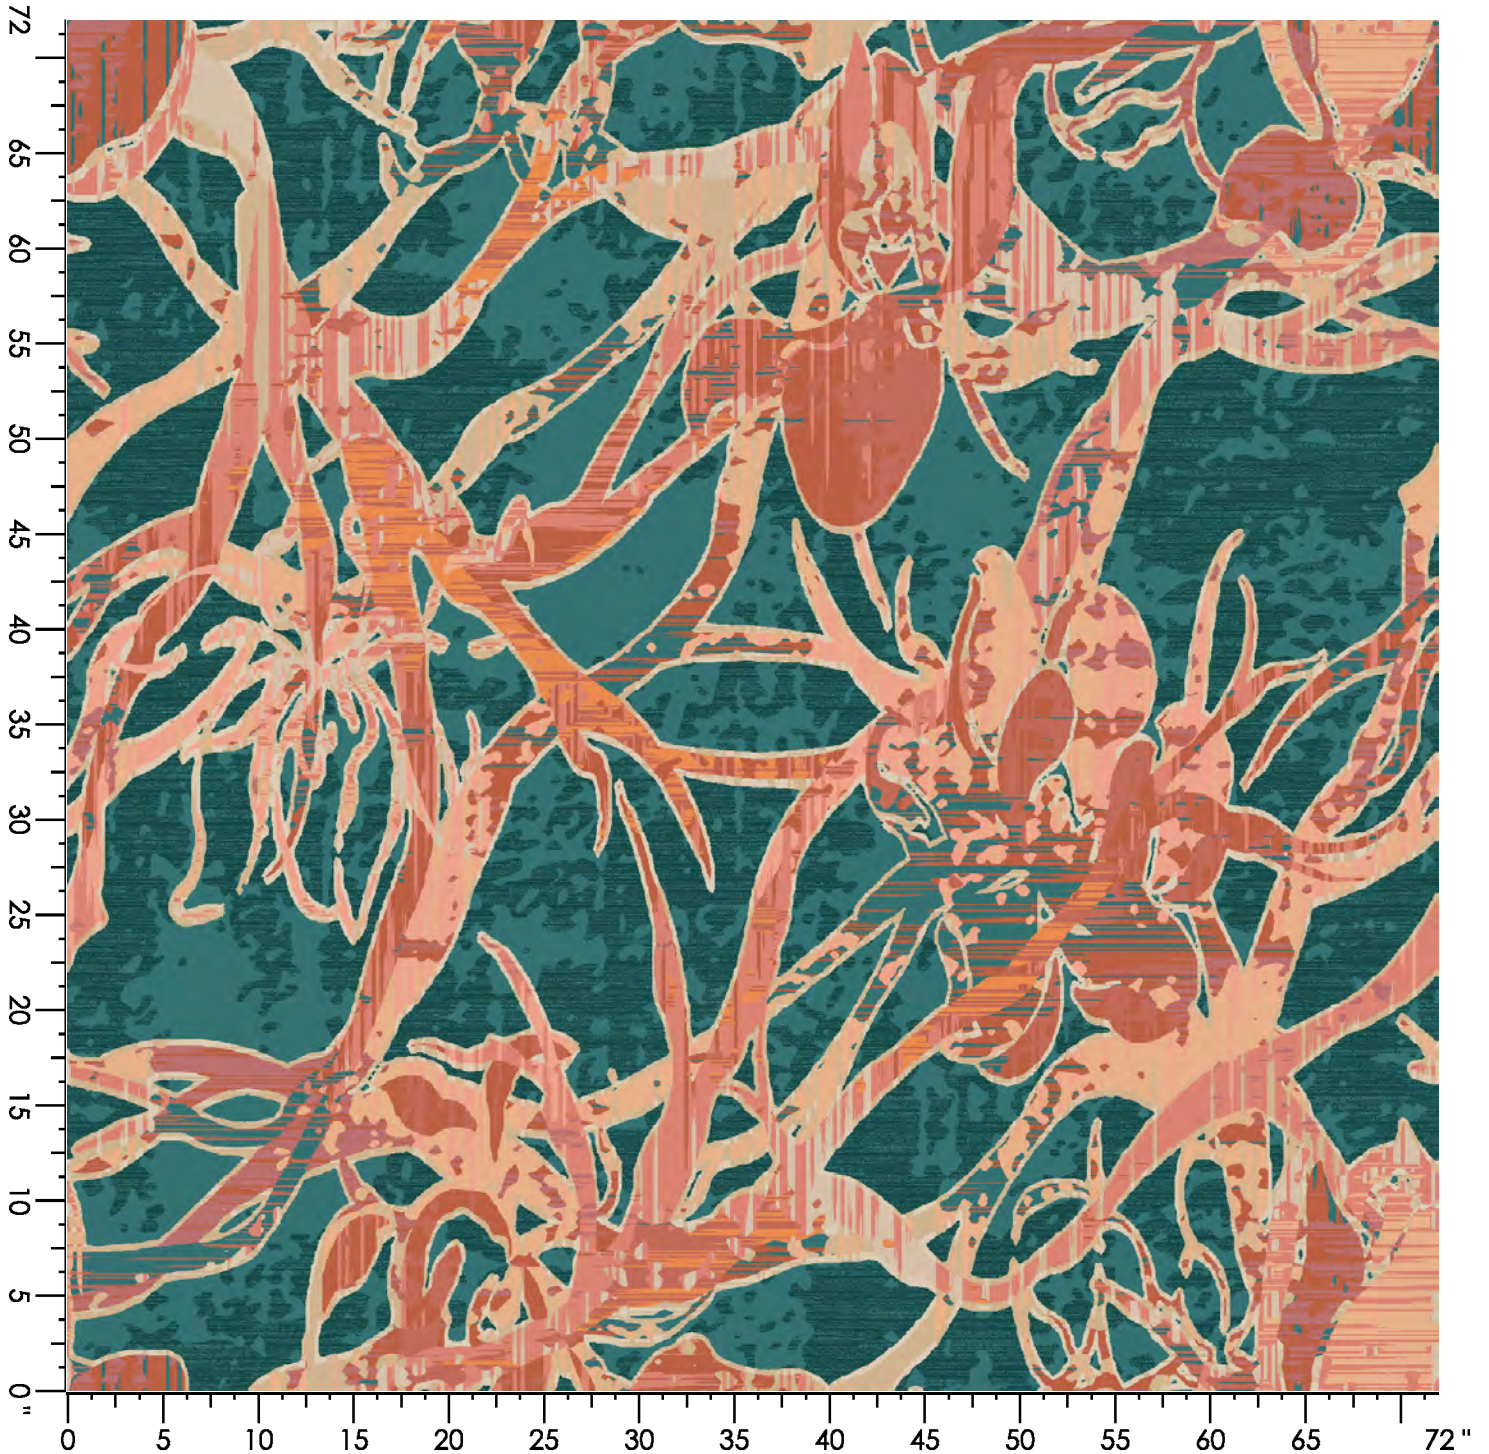

Repeat Type: SIDE MATCH

1 repeat shown- not to scale

1	2	3	4	5	6	7	8	9
G652	F652	E654	E880	D767	K766	K765	E766	C880
2.61%	6.39%	8.92%	19.26%	23.04%	4.06%	16.92%	2.42%	16.37%

Design Number: AX3043-9

(S19245A-ES01)

Design Size: 72.00"W x 72.00"L

custom HOSPITALITY

Repeat Type: SIDE MATCH

1 repeat shown- not to scale

1 E654 10.37%	2 G652 6.10%	3 F766 3.11%	4 E766 3.04%	5 K765 9.07%	6 K981 26.77%	7 K766 9.16%	8 G761 1.43%	9 H763 7.19%	10 F652 2.90%
11 C880 16.39%	12 D767 4.47%								

Design Number: AX3044-9

Design Size: 36.00"W x 36.57"L

Repeat Type: Side Match

1 repeat shown- not to scale

custom HOSPITALITY

1	2	3	4	5
H764	G657	K990	E558	D762
31.48%	6.87%	34.65%	14.01%	12.99%

Design Number: V728

Design Number:

AX481-10

Design Size: 157.71"W x 315.60"L

custom HOSPITALITY

Repeat Type: SIDE MATCH

1 repeat shown- not to scale

1 C880 26.81%	2 M983 7.90%	3 E654 1.38%	4 N982 24.39%	5 F652 4.73%	6 D880 1.53%	7 K981 0.48%	8 M982 5.42%	9 F654 9.52%	10 G652 4.54%
11 L982 1.29%	12 E880 12.03%								