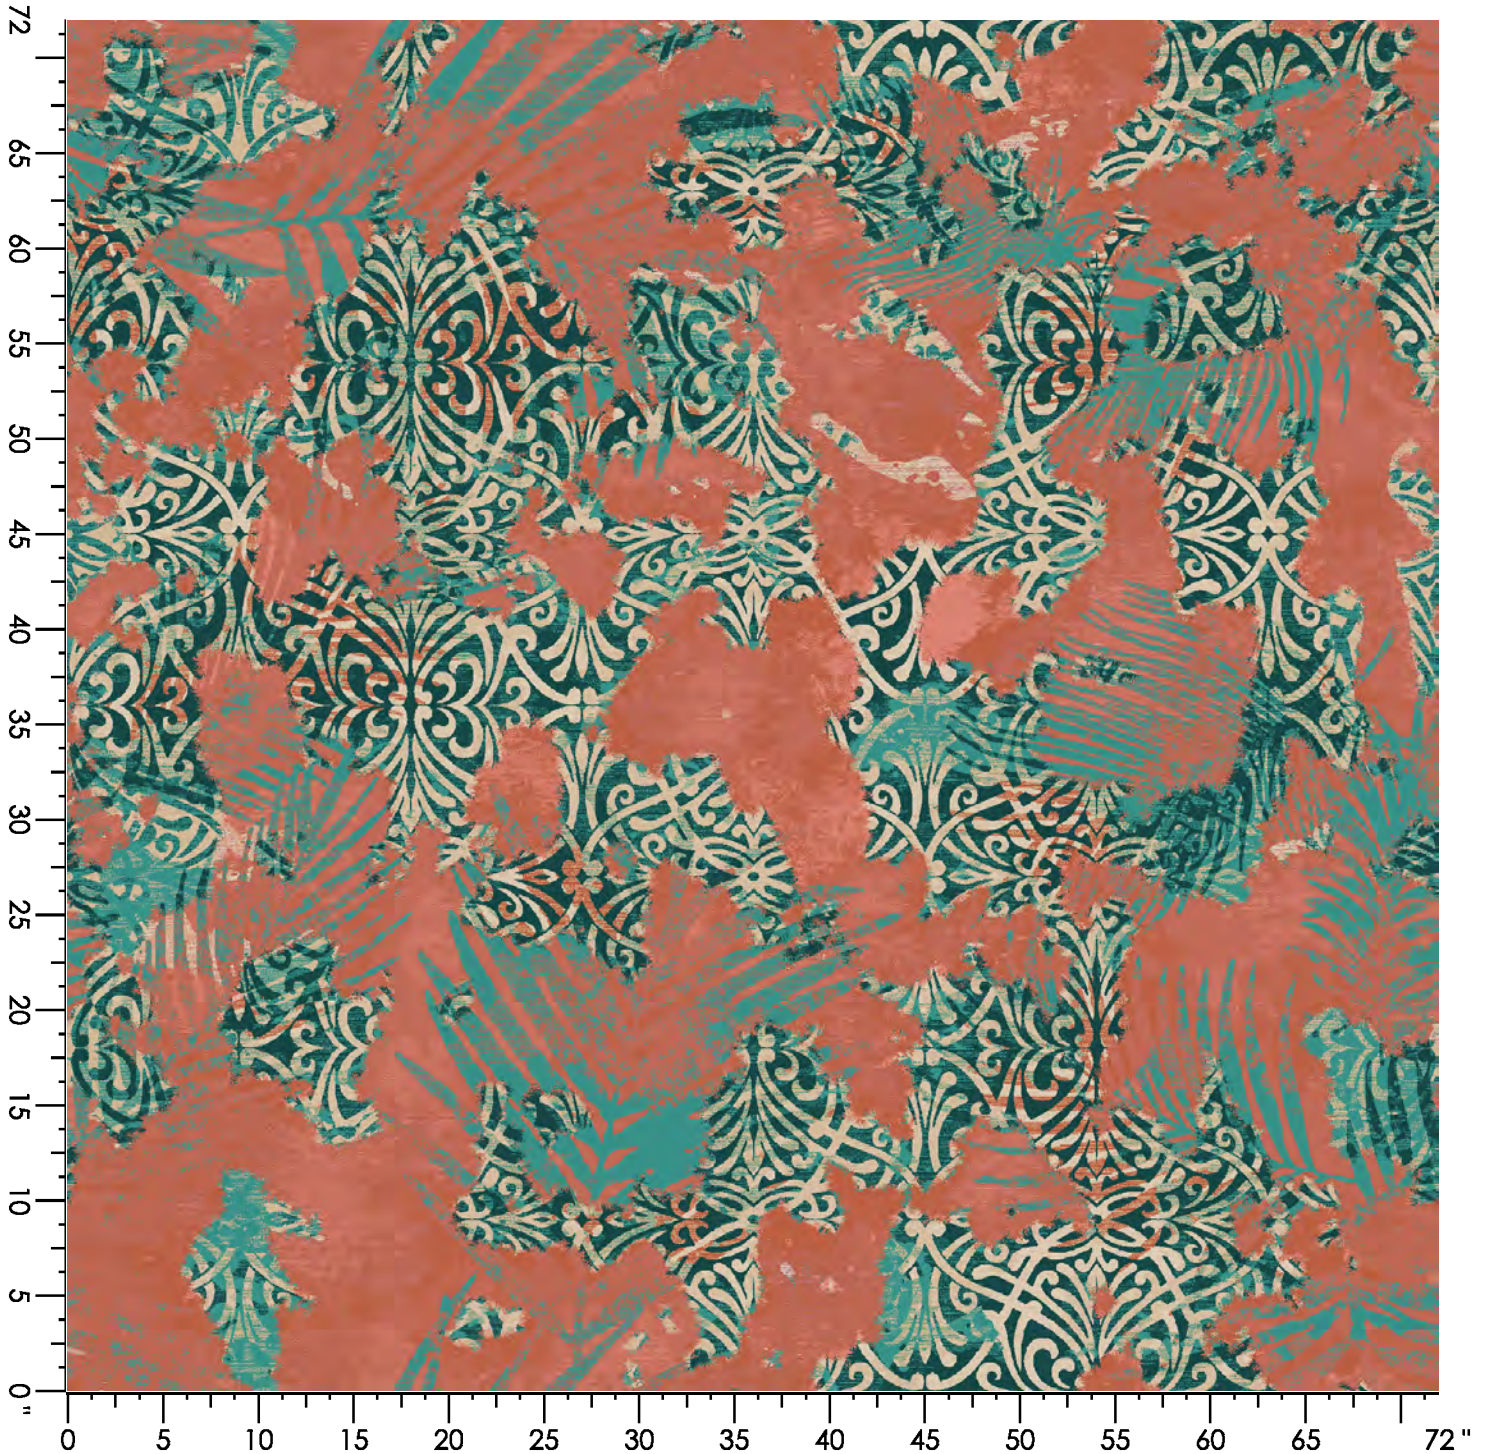

Repeat Type: SIDE MATCH

1 repeat shown- not to scale

1	2	3	4	5	6	7	8	9
G652	F652	E654	E880	D767	K766	K765	E766	C880
2.61%	6.39%	8.92%	19.26%	23.04%	4.06%	16.92%	2.42%	16.37%

Design Number: AX3043-9

(S19245A-ES01)

Design Size: 72.00"W x 72.00"L

custom HOSPITALITY

Repeat Type: SIDE MATCH

1 repeat shown- not to scale

1 E654 10.37%	2 G652 6.10%	3 F766 3.11%	4 E766 3.04%	5 K765 9.07%	6 K981 26.77%	7 K766 9.16%	8 G761 1.43%	9 H763 7.19%	10 F652 2.90%
11 C880 16.39%	12 D767 4.47%								

Design Number: V604

Design Size: 72.00"W x 36.00"L

Repeat Type: Side Match

1 repeat shown- not to scale

custom HOSPITALITY

1 4512C 3.23%	3 3504C 4.37%	4 2514C 3.95%	5 4525L 5.32%	6 X399L 0.96%	7 4512C 7.55%	8 4089C 27.83%	21 4512L 4.36%	22 M3517L 5.25%	23 3504L 6.71%
24 2514L 4.47%	25 4525C 6.77%	27 4512L 1.61%	28 4089L 17.60%						

Design Number:

AX481-10

Design Size: 157.71"W x 315.60"L

custom HOSPITALITY

Repeat Type: SIDE MATCH

1 repeat shown- not to scale

1 C880 26.81%	2 M983 7.90%	3 E654 1.38%	4 N982 24.39%	5 F652 4.73%	6 D880 1.53%	7 K981 0.48%	8 M982 5.42%	9 F654 9.52%	10 G652 4.54%
11 L982 1.29%	12 E880 12.03%								