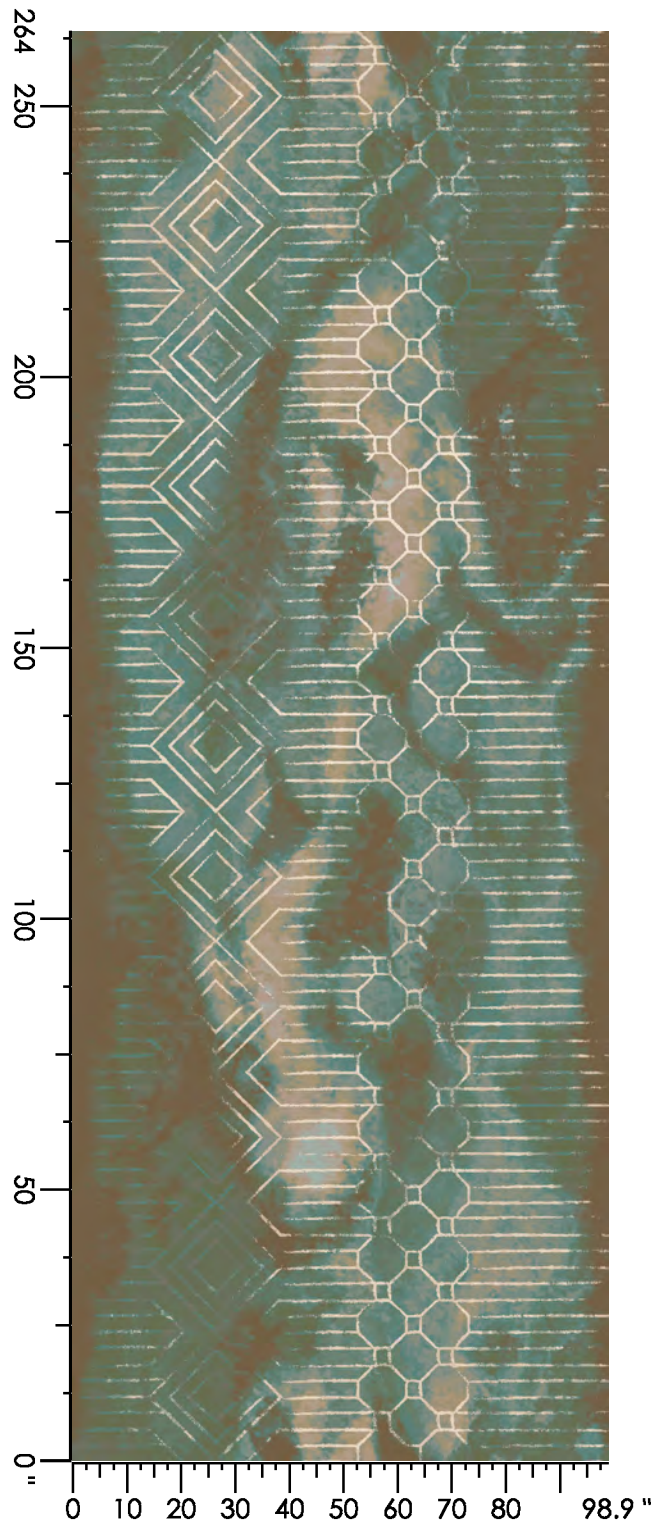

custom HOSPITALITY

1 repeat shown- not to scale

1 3543C 3.45%	2 3537C 2.28%	3 4525C 0.40%	4 X399C 1.93%	5 3524C 4.07%	6 4501C 10.09%	7 4016C 10.92%	8 5523C 22.73%	9 4007 17.15%	10 8523C 24.79%
21 3543L	22 3537L