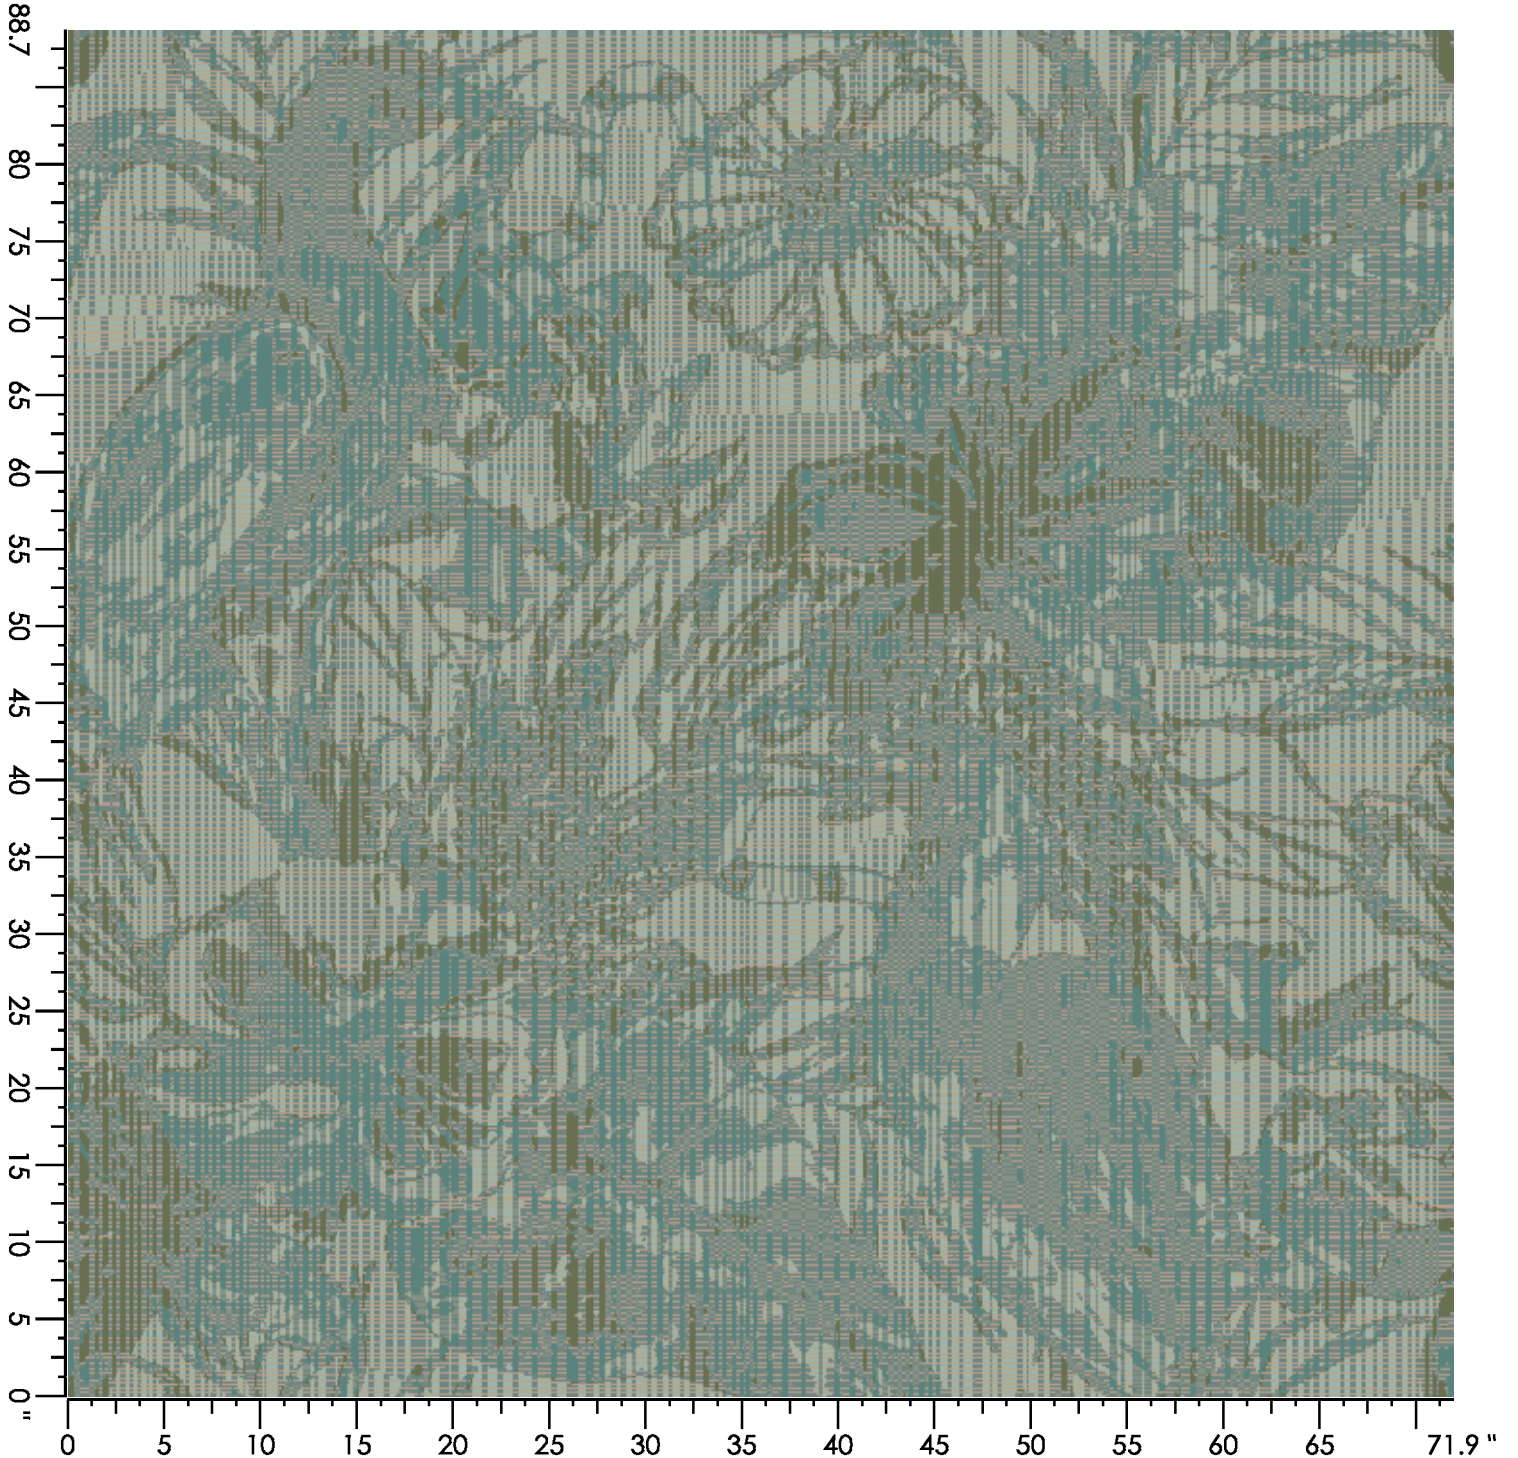

Design Number: LP1088

Design Size: 72.00"W x 88.75"L

Repeat Type: SIDE MATCH

1 repeat shown- not to scale

custom HOSPITALITY

1	2	3	4	5	6	7
4525C	4501C	4016C	3526C	X399C	4007	5523C
12.79%	8.75%	35.29%	6.51%	15.81%	9.04%	11.81%