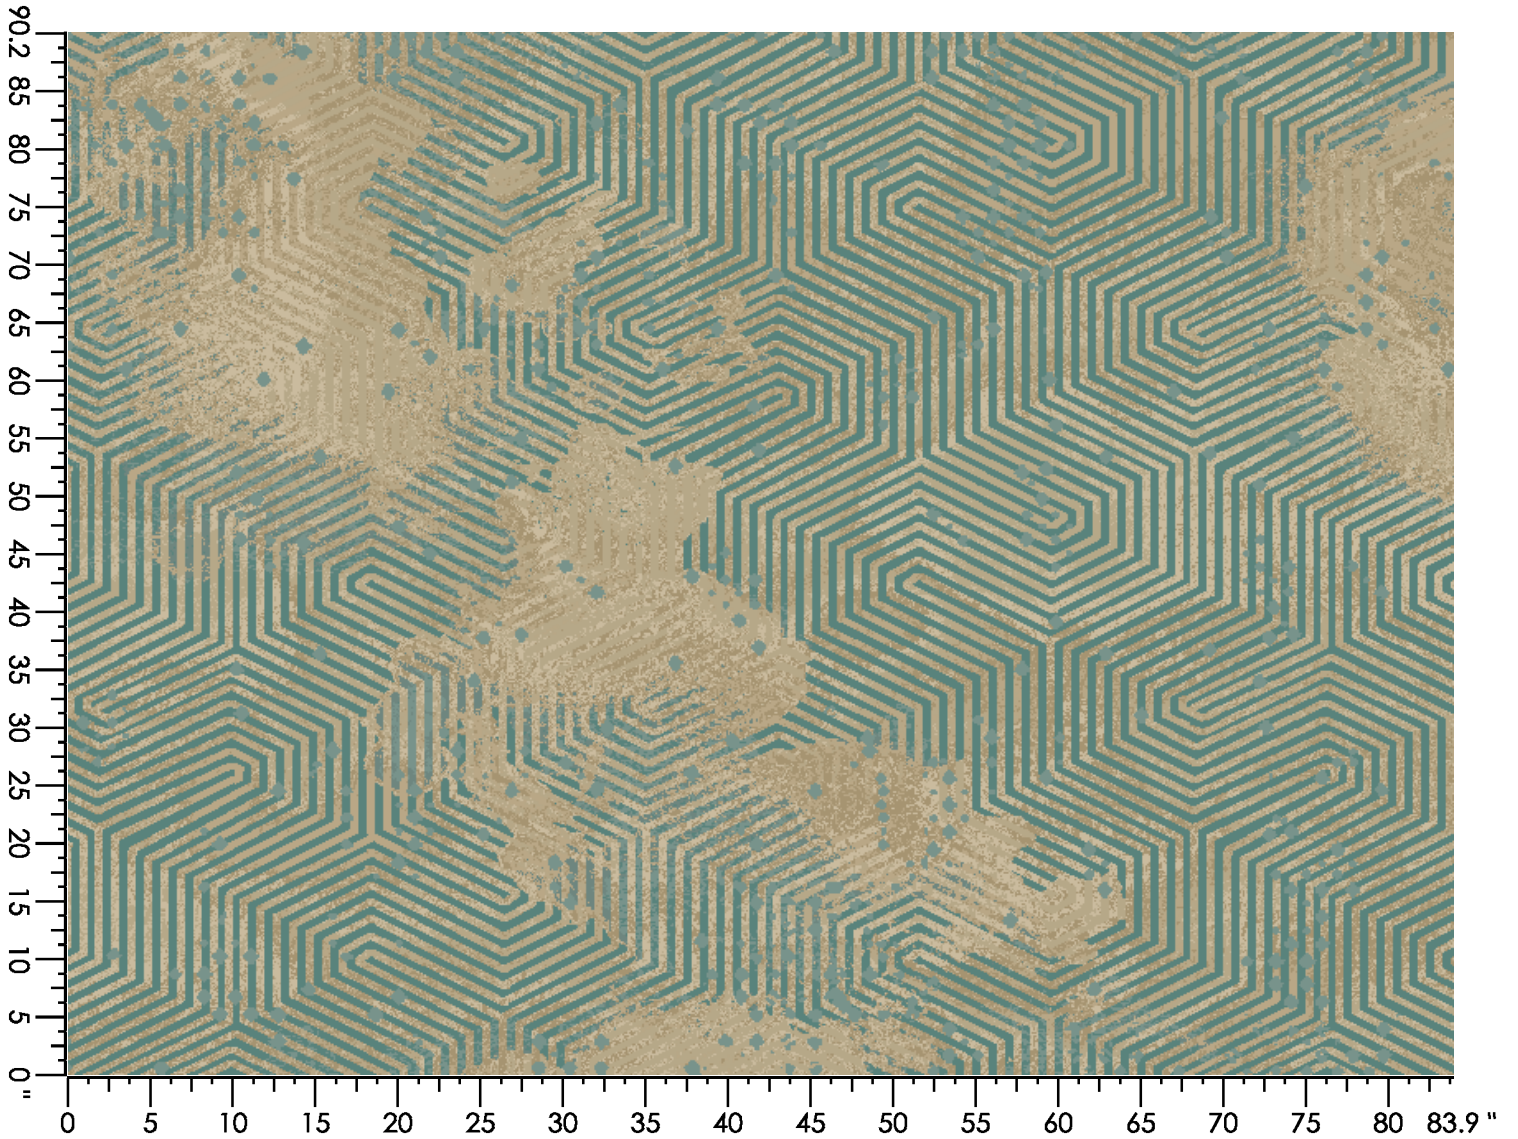

Design Number: IN1442

Design Size: 84.00"W x 90.29"L

Repeat Type: SIDE MATCH

custom HOSPITALITY

1 repeat shown- not to scale

2	3	4	5	6	7	8
5523C	4016L	4016C	3524L	3524C	3526L	3526C
31.12%	6.67%	2.31%	12.86%	15.94%	15.54%	15.55%