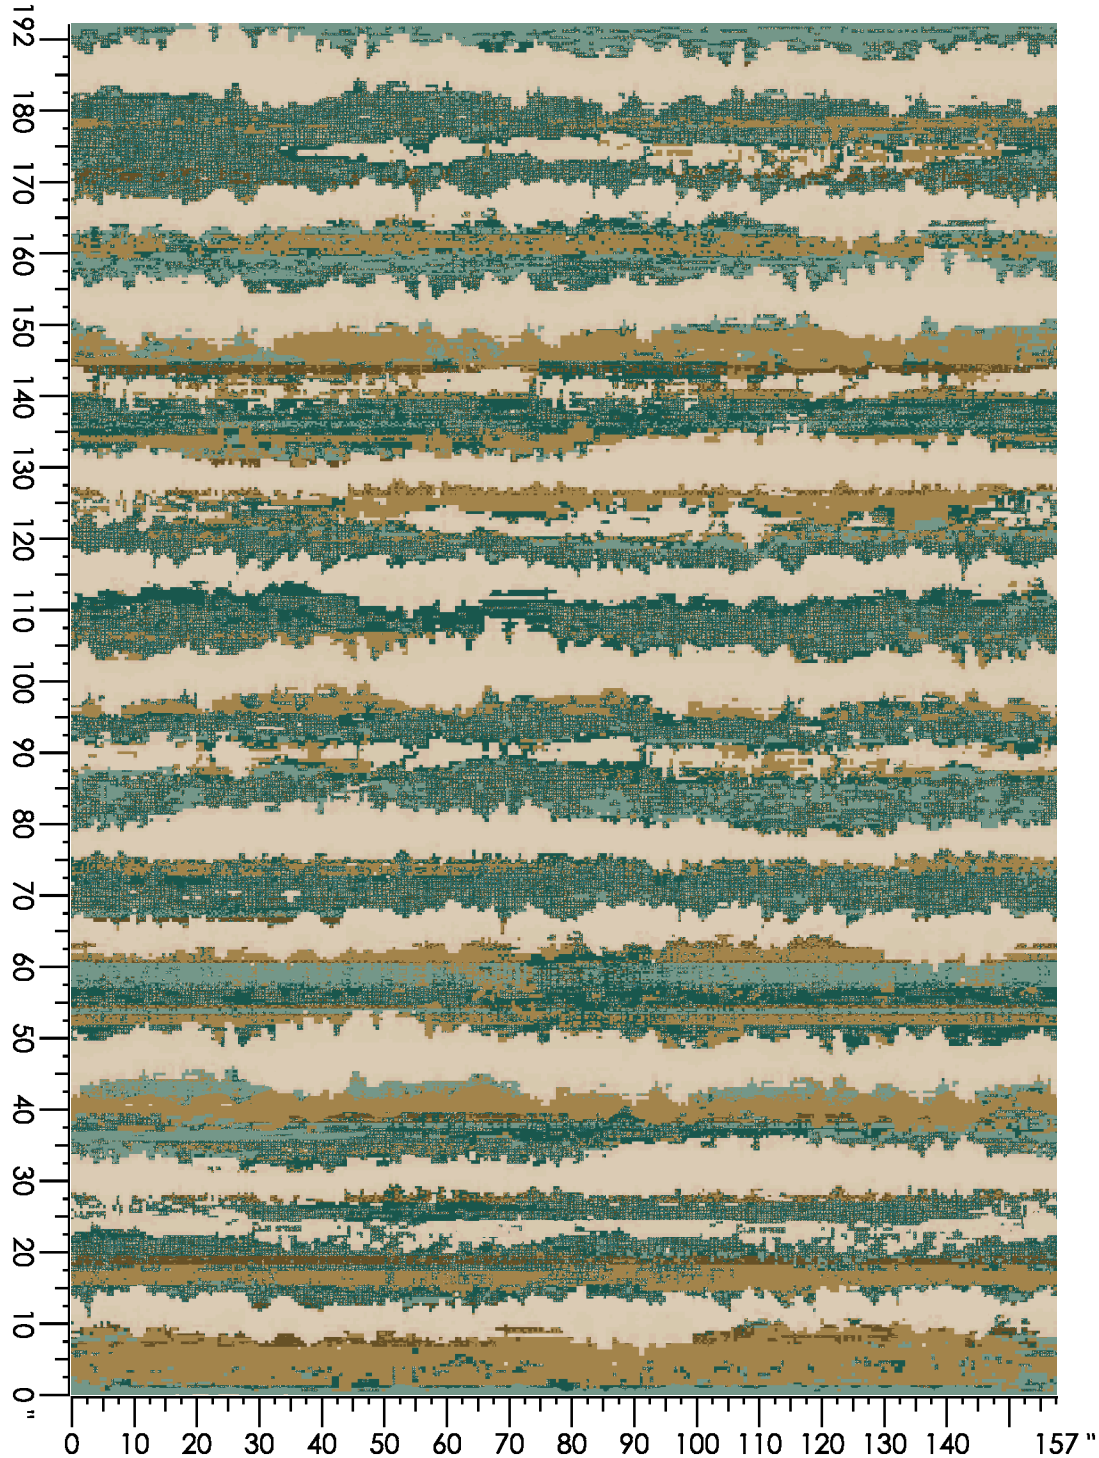

Design Number: AX297-8

Design Size: 157.71"W x 192.13"L

Repeat Type: SIDE MATCH

custom HOSPITALITY

1 repeat shown- not to scale

1	2	3	4	5	6	7	8	9
M983	K981	D879	K990	M990	G652	F654	F652	E654
16.73%	8.54%	8.34%	16.30%	6.00%	20.28%	11.13%	8.36%	4.32%