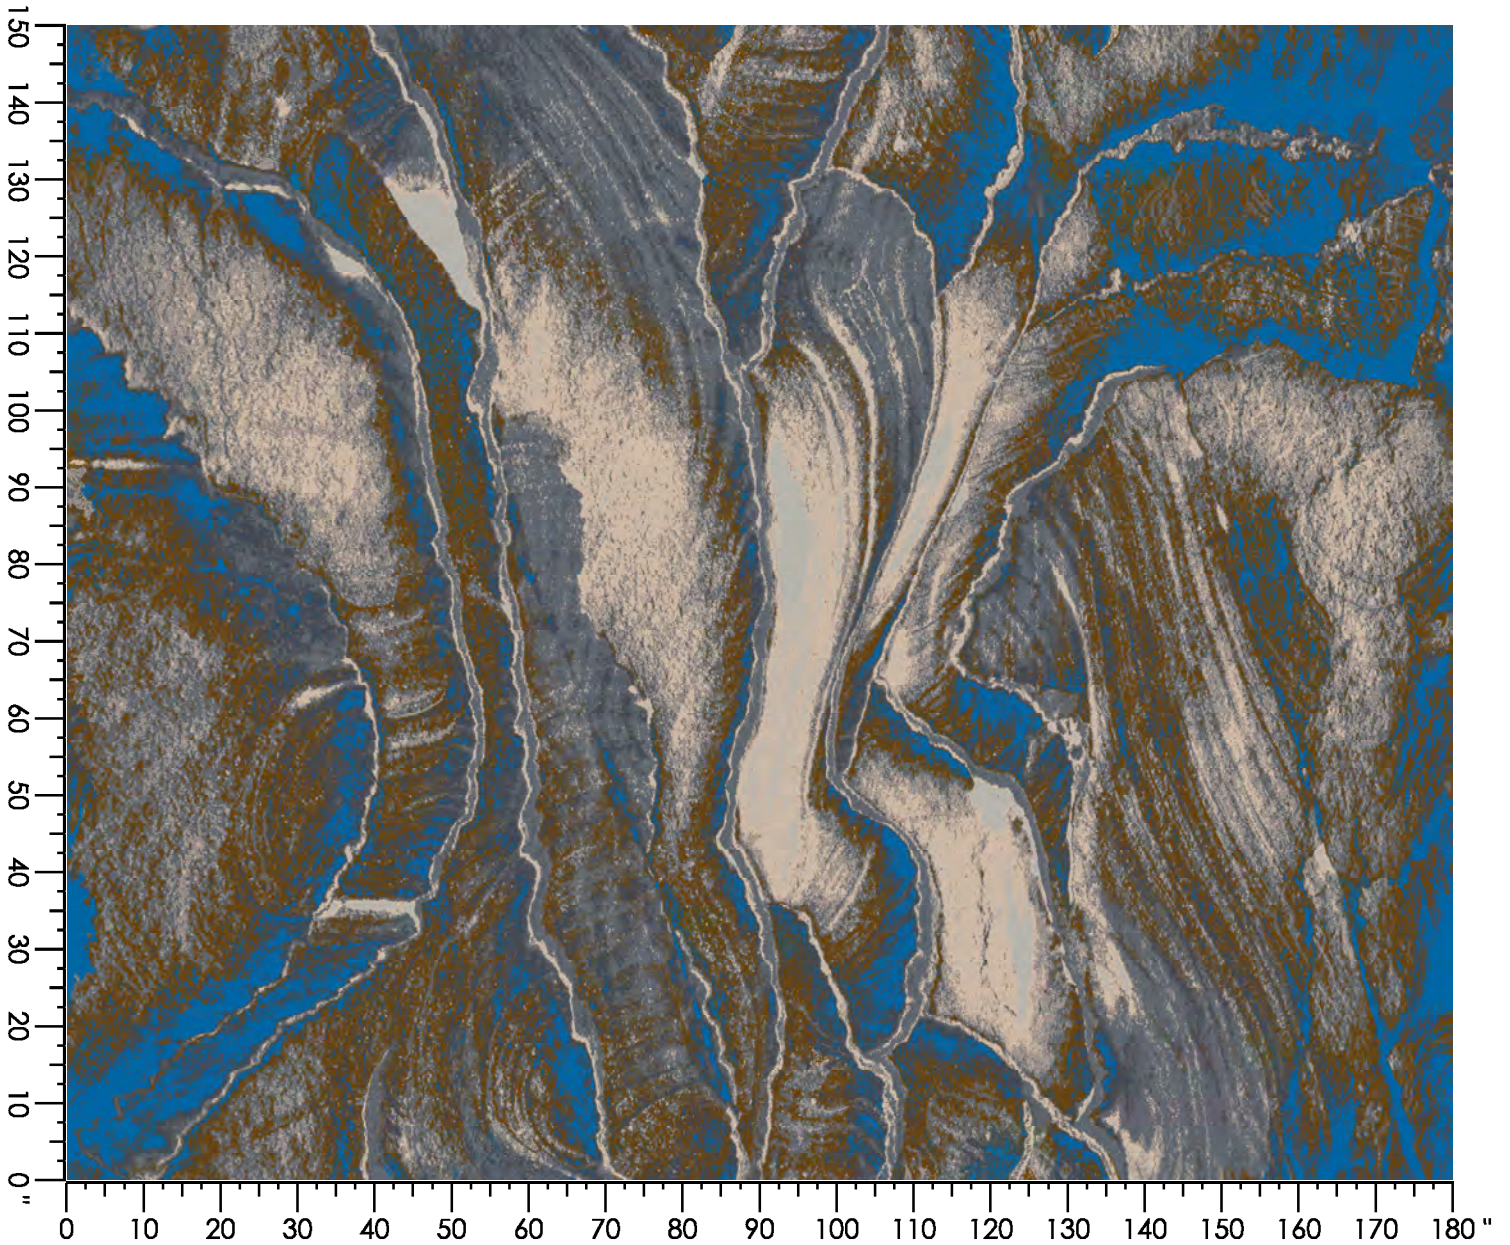

Design Number: LP1554  
Design Size: 180.00"W x 150.00"L

Repeat Type: Straight

custom HOSPITALITY

1 repeat shown- not to scale

1	2	4	5	6	7	8
8532C	3537C	8536C	8537C	3504C	8518C	5522C
2.88%	9.22%	10.07%	31.15%	18.57%	17.68%	10.44%