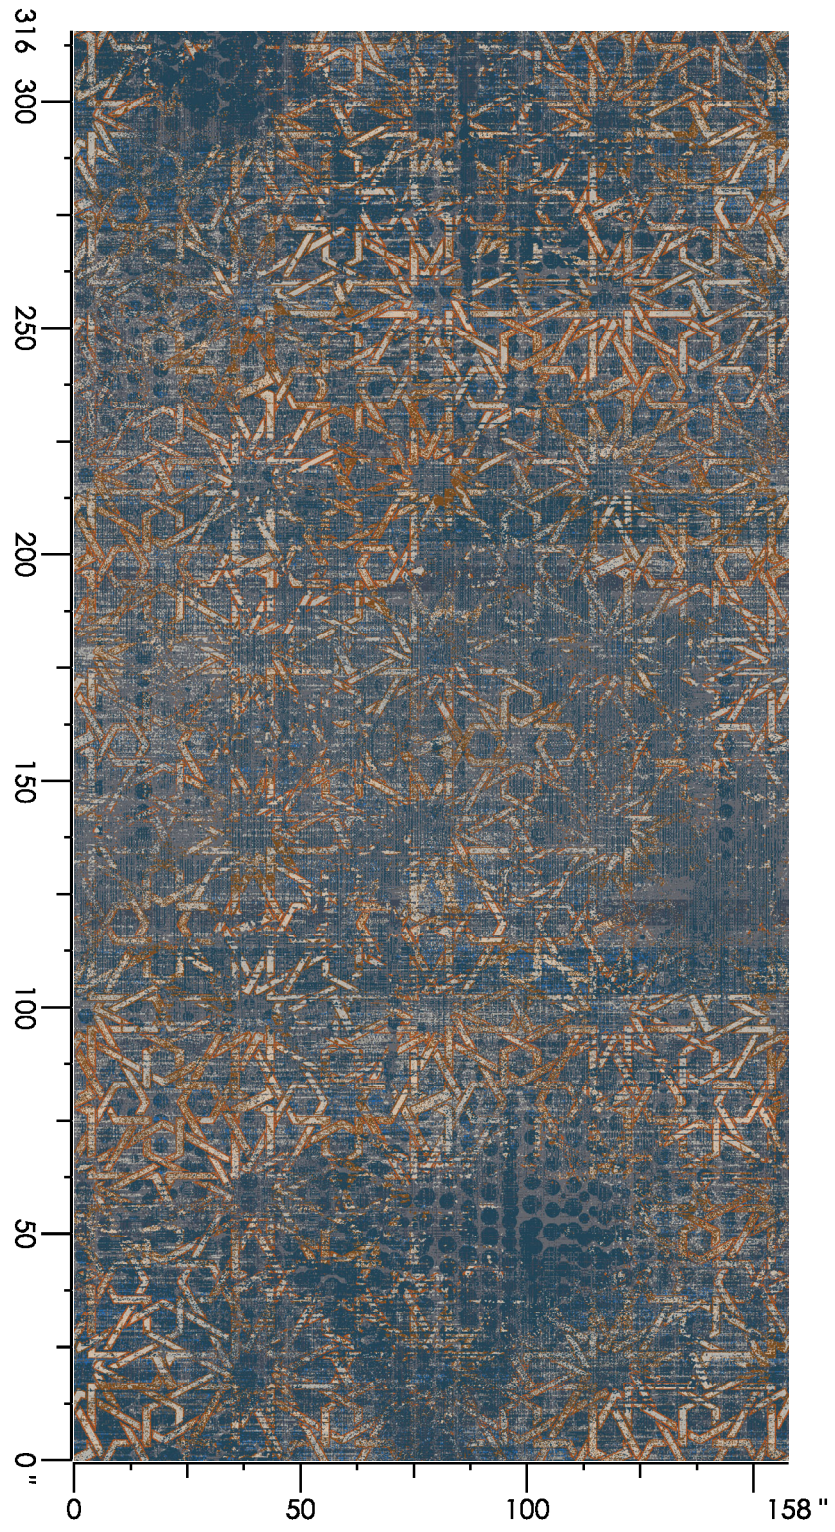

# Copper Crush

@monsieur\_didot

@hometalk.com

Design Number: AX3118-7

Design Size: 157.71"W x 1213.00"L

Repeat Type: NONREPEATING

custom HOSPITALITY

1 repeat shown- not to scale

1 C555 1.59%	2 D876 6.05%	3 C561 2.95%	4 K873 6.76%	5 D557 0.61%	6 D658 0.73%	7 B878 12.52%	8 M657 17.38%	9 C552 21.93%	10 B878 4.68%
11 F652 23.52%	12 B555 1.29%								

Design Number: AX481-10  
Design Size: 157.71"W x 315.60"L

Repeat Type: Straight

custom HOSPITALITY

1 repeat shown- not to scale

1 B878 26.81%	2 K873 7.90%	3 D658 1.38%	4 C561 24.39%	5 D658 4.73%	6 H877 1.53%	7 C555 0.48%	8 D557 5.42%	9 M657 9.52%	10 F652 4.54%
11 C552 1.29%	12 B555 12.03%								

Design Number: AX213-7

Design Size: 78.86"W x 71.43"L

Repeat Type: Straight

custom HOSPITALITY

1 repeat shown- not to scale

1	2	3	4	5	6	7	8
K873	M657	C561	C555	F652	B555	H877	D557
9.24%	15.10%	25.78%	27.64%	16.42%	3.27%	1.06%	1.49%