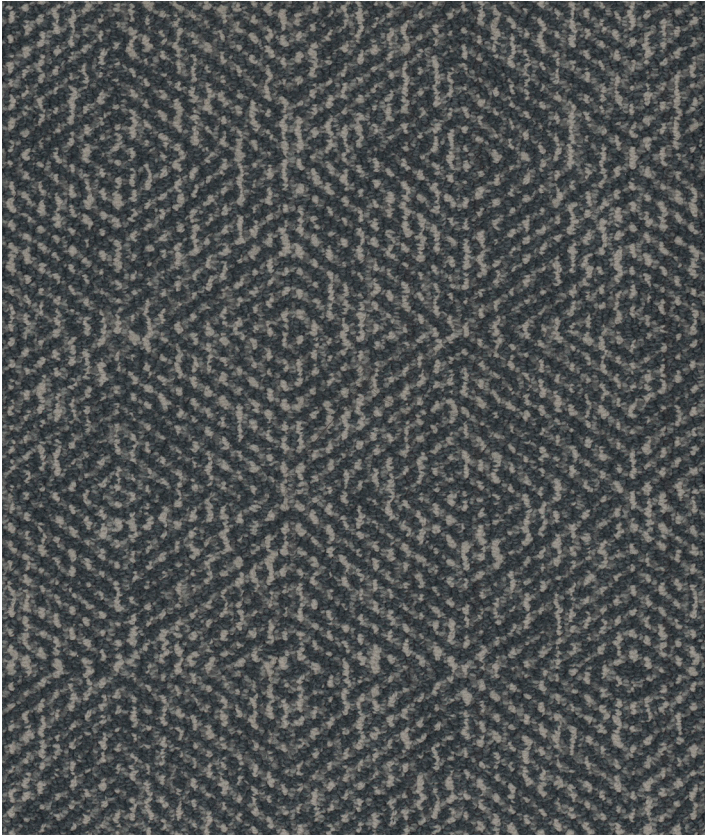

Crinkled W0124 Shadow Glaze 809

Crinkled W0124 Peppered Enamel 889

Hatched W0130 Tinged Mink 109

Hatched W0130 Peacock Patina 369

Hatched W0130 Shadow Glaze 809

Hatched W0130 Peppered Enamel 889

Scored W0126 Tinged Mink 109