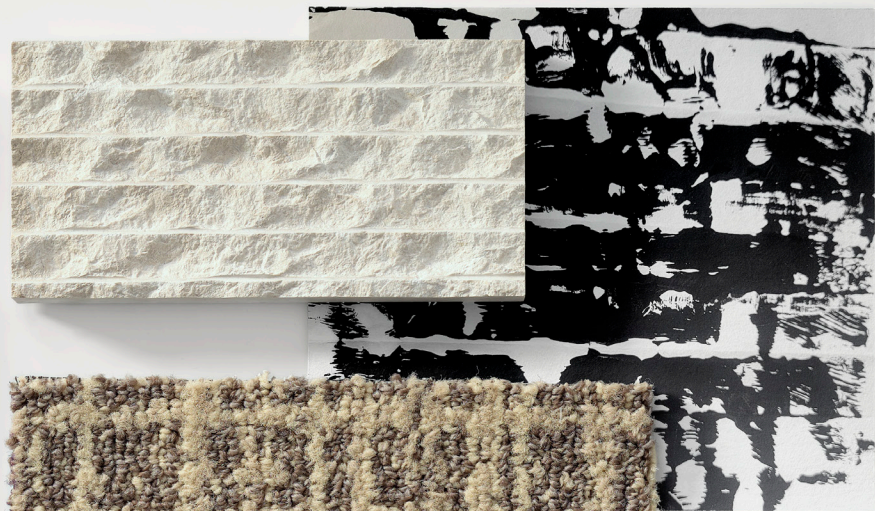

Texture Lab

Channeled | Crinkled | Flocked | Folded | Hatched
Scored | Slubbed | Waffled

RUNNING LINE BROADLOOM

 **Tarkett** Hospitality

Texture Lab

Collection

Texture Lab began with exploration—layering paint, manipulating everyday materials, and allowing patterns to form through chance as much as control. These tactile experiments became the foundation for a series of designs that embrace the organic feel and rhythm of the handmade. The result is a collection that brings an artful sense of depth, comfort, and craftsmanship to your spaces.

Scan to Learn More

Cover:
Hatched W0130 Peppered Enamel 889
Scored W0126 Shadow Glaze 809
Flocked W0132 Shadow Glaze 809

Channeled W0128 Peppered Enamel 889

Crinkled W0124 Peppered Enamel 889

Folded W0122 Peppered Enamel 889

Hatched W0130 Peppered Enamel 889

Slubbed W0136 Peppered Enamel 889

Waffled W0134 Peppered Enamel 889

Flocked W0132 Peppered Enamel 889

Scored W0126 Peppered Enamel 889

Texture Lab

8 Styles | 4 colorways

In softened, versatile shades, each style offers a unique expression of layered texture, creating an atmosphere of natural warmth. The collection is available in running-line broadloom carpet as well as custom area rugs.