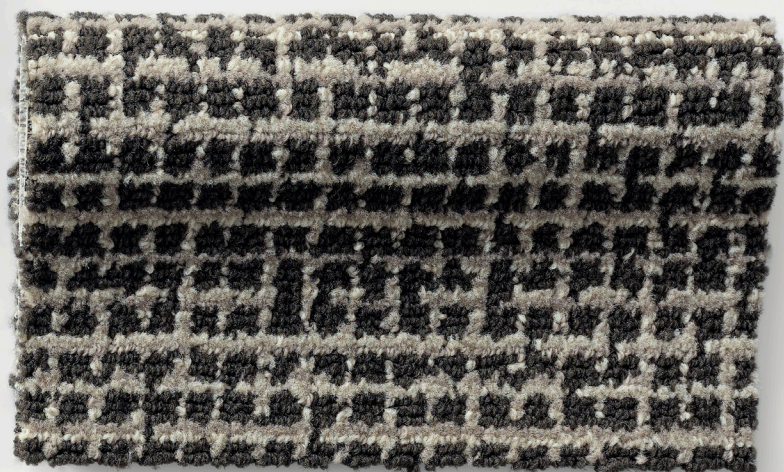

Texture Lab

Channeled | Crinkled | Flocked | Folded | Hatched
Scored | Slubbed | Waffled

RUNNING LINE BROADLOOM

 **Tarkett** Hospitality

Texture Lab

Collection

Texture Lab began with exploration—layering paint, manipulating everyday materials, and allowing patterns to form through chance as much as control. These tactile experiments became the foundation for a series of designs that embrace the organic feel and rhythm of the handmade. The result is a collection that brings an artful sense of depth, comfort, and craftsmanship to your spaces.

Scan to Learn More

Cover:
Hatched W0130 Peppered Enamel 889
Scored W0126 Shadow Glaze 809
Flocked W0132 Shadow Glaze 809

Channeled W0128 Peppered Enamel 889

Crinkled W0124 Peppered Enamel 889

Folded W0122 Peppered Enamel 889

Hatched W0130 Peppered Enamel 889

Slubbed W0136 Peppered Enamel 889

Waffled W0134 Peppered Enamel 889

Flocked W0132 Peppered Enamel 889

Scored W0126 Peppered Enamel 889

Texture Lab

8 Styles | 4 colorways

In softened, versatile shades, each style offers a unique expression of layered texture, creating an atmosphere of natural warmth. The collection is available in running-line broadloom carpet as well as custom area rugs.